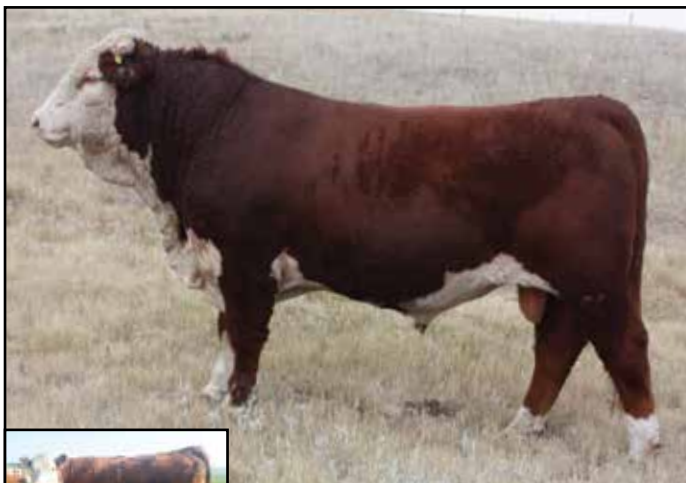

66 JEN STD KAP 24F

HORNED NRY 24F C03051279 Mar 14/18

BW: 88 lbs WW: 671 lbs^{adj} YW: 1193 lbs^{adj}

BP 101T STANDARD DOM LAD 63W

FE 63W STANDARD DOM 202A

FE 12N SAND MARK 224U

BR 129S STANDARD LAD 59X

JEN 59X LADY KAP 23B

JEN 11R KAP LASS 4W

EPDs	CE	BW	WW	YW	M	TM	MCE
	-0.5	4.7	49.1	79.7	23.5	48.1	-0.7

Deep sided and very correct on medium frame. Red eye liner on both eyes. His mom is sired by Braun bull and average weaning index of 107.

JEN 59X LADY KAP 23B
Dam of Lot 66