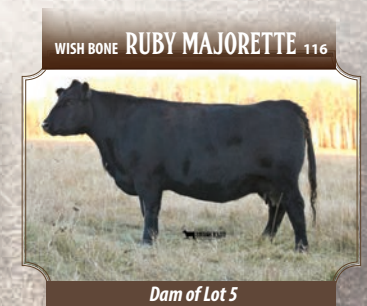

D

B.B.A.R BIG ELBAN 610
XIT 610D April 6 2016 2012761

O C C LEGACY 839L
B.B.A.R HIGH STAKES 220
B.B.A.R. LADY MONOGRAM 2167

O C C LEGACY 839L
B.B.A.R MISS MORRISON 8218
B.B.A.R MISS MORRISON 518

O C C ECHELON 857E
O C C DIXIE ERICA 960E
JOHNSTON NUGGET 370E
B.B.A.R. LADY MONOGRAM 167'96
O C C ECHELON 857E
O C C DIXIE ERICA 960E
SITZ ALLIANCE 83K
MISS MORRISON 18C

BW	WW	YW	MILK	TM
+3.3	+40	+67	+19	+39

610 was purchased by VeeTee Angus out of out 2017 sale. We had run him with the cows on the 2nd cycle. Unfortunately, he was injured before breeding season in the summer of 2017. 610's mother has been a very solid cow at BBAR over the past years.

E

VEE TEE STOCKY 736C
VTA 736C May 29 2015 1954378

O C C PAXTON 730P
O C C STOCKY 753S
O C C DIXIE ERICA 662J

HILLFIRE LEGACY 422
VEE TEE WYE 336Z
HILL FIRE WYE 3117N

O C C FOCUS 813F
O C C BLACKBIRD 736K
O C C EMBLAZON 854E
O C C DIXIE ERICA 816B
O C C LEGACY 839L
HILL FIRE BLK CAP ANN 91S
SITZ ALLIANCE 83K
HILL FIRE WYE 817H

BW	WW	YW	BW	WW	YW	MILK	TM
74	449	788	-2.3	+26	+38	+17	+30

We purchased 736C in the spring of 2017 from VeeTee Angus. We were drawn to him for his calving ease and easy fleshing ability. The calves from 736C are born with ease and lots of vigor.

Dams