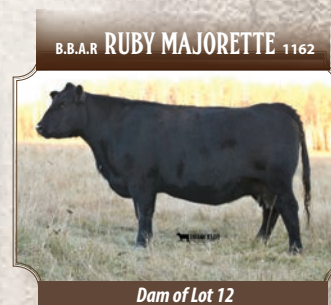

D

B.B.A.R BIG ELBAN 610
XIT 610D April 6 2016 2012761

O C C LEGACY 839L
B.B.A.R HIGH STAKES 220
B.B.A.R. LADY MONOGRAM 2167

O C C LEGACY 839L
B.B.A.R MISS MORRISON 8218
B.B.A.R MISS MORRISON 518

O C C ECHELON 857E
O C C DIXIE ERICA 960E
JOHNSTON NUGGET 370E
B.B.A.R. LADY MONOGRAM 167'96
O C C ECHELON 857E
O C C DIXIE ERICA 960E
SITZ ALLIANCE 83K
MISS MORRISON 18C

BW	WW	YW	MILK	TM
+3.3	+40	+67	+19	+39

610 was purchased by VeeTee Angus out of out 2017 sale. We had run him with the cows on the 2nd cycle. Unfortunately, he was injured before breeding season in the summer of 2017. 610's mother has been a very solid cow at BBAR over the past years.

E

VEE TEE STOCKY 736C
VTA 736C May 29 2015 1954378

O C C PAXTON 730P
O C C STOCKY 753S
O C C DIXIE ERICA 662J

HILLFIRE LEGACY 422
VEE TEE WYE 336Z
HILL FIRE WYE 3117N

O C C FOCUS 813F
O C C BLACKBIRD 736K
O C C EMBLAZON 854E
O C C DIXIE ERICA 816B
O C C LEGACY 839L
HILL FIRE BLK CAP ANN 91S
SITZ ALLIANCE 83K
HILL FIRE WYE 817H

BW	WW	YW	BW	WW	YW	MILK	TM
74	449	788	-2.3	+26	+38	+17	+30

We purchased 736C in the spring of 2017 from VeeTee Angus. We were drawn to him for his calving ease and easy fleshing ability. The calves from 736C are born with ease and lots of vigor.

Dams