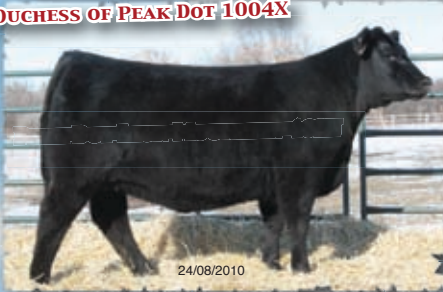

DUCHESS OF PEAK-DOT 1004X

24/08/2010

SAV Iron Mountain 8066 X Mohnen Dynamite 1356
BW: +2.5 WW: +57 YW: +101 M: +16