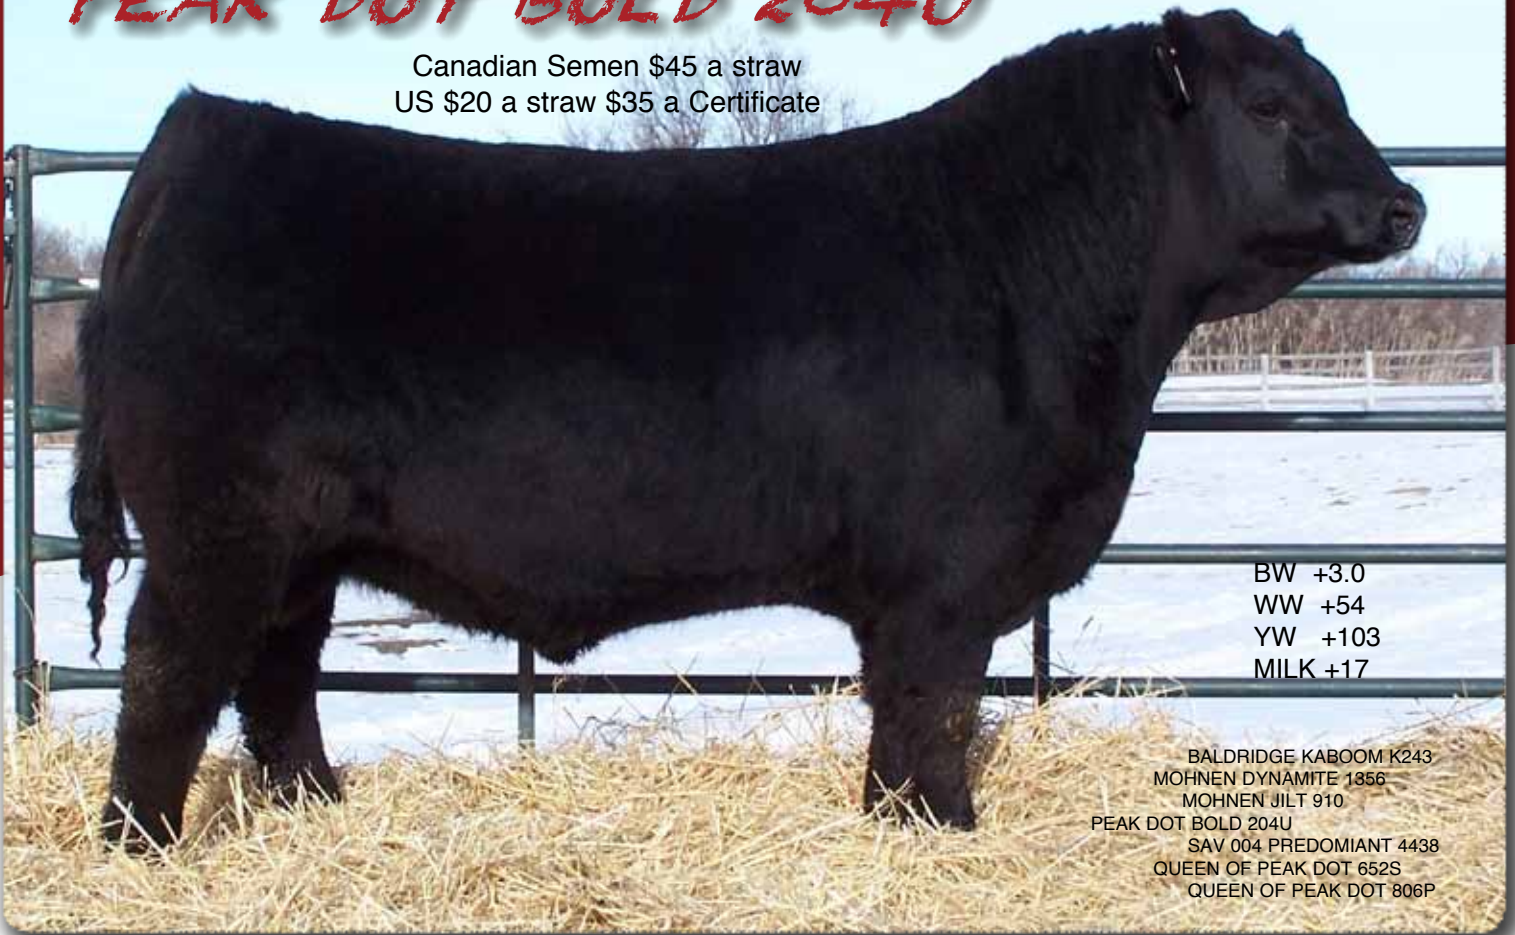

PEAK DOT BOLD 204U

Canadian Semen $45 a straw
US $20 a straw $35 a Certificate

BW +3.0
WW +54
YW +103
MILK +17

BALDRIDGE KABOOM K243
MOHNEN DYNAMITE 1356
MOHNEN JILT 910
PEAK DOT BOLD 204U
SAV 004 PREDOMIANT 4438
QUEEN OF PEAK DOT 652S
QUEEN OF PEAK DOT 806P

Birth WT: 80lbs 205DWT: 762lbs 365DWT: 1239lbs

Bold is the $35000 lead off and top selling fall bull from the April 2010 Peak Dot sale to Hillcrest Enterprises. In that same sale his dam was the top selling female when a half interest sold for $18500 to Salt Creek Ranch, TX. He offers extreme thickness.