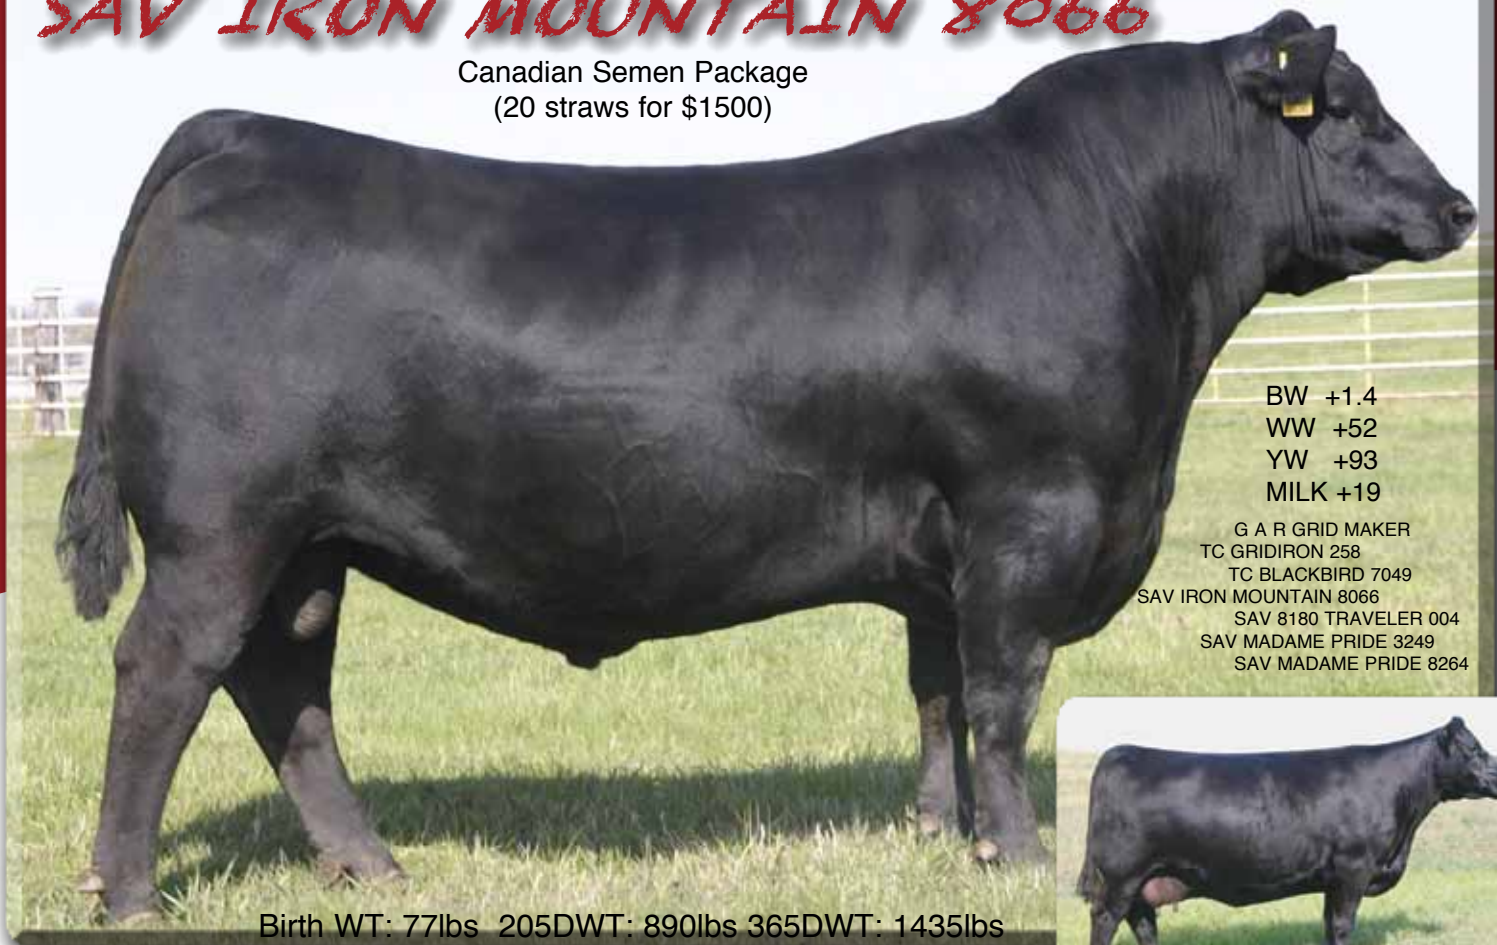

SAV IRON MOUNTAIN 8066

Canadian Semen Package
(20 straws for $1500)

BW +1.4
WW +52
YW +93
MILK +19

G A R GRID MAKER
TC GRIDIRON 258
TC BLACKBIRD 7049
SAV IRON MOUNTAIN 8066
SAV 8180 TRAVELER 004
SAV MADAME PRIDE 3249
SAV MADAME PRIDE 8264

Birth WT: 77lbs 205DWT: 890lbs 365DWT: 1435lbs