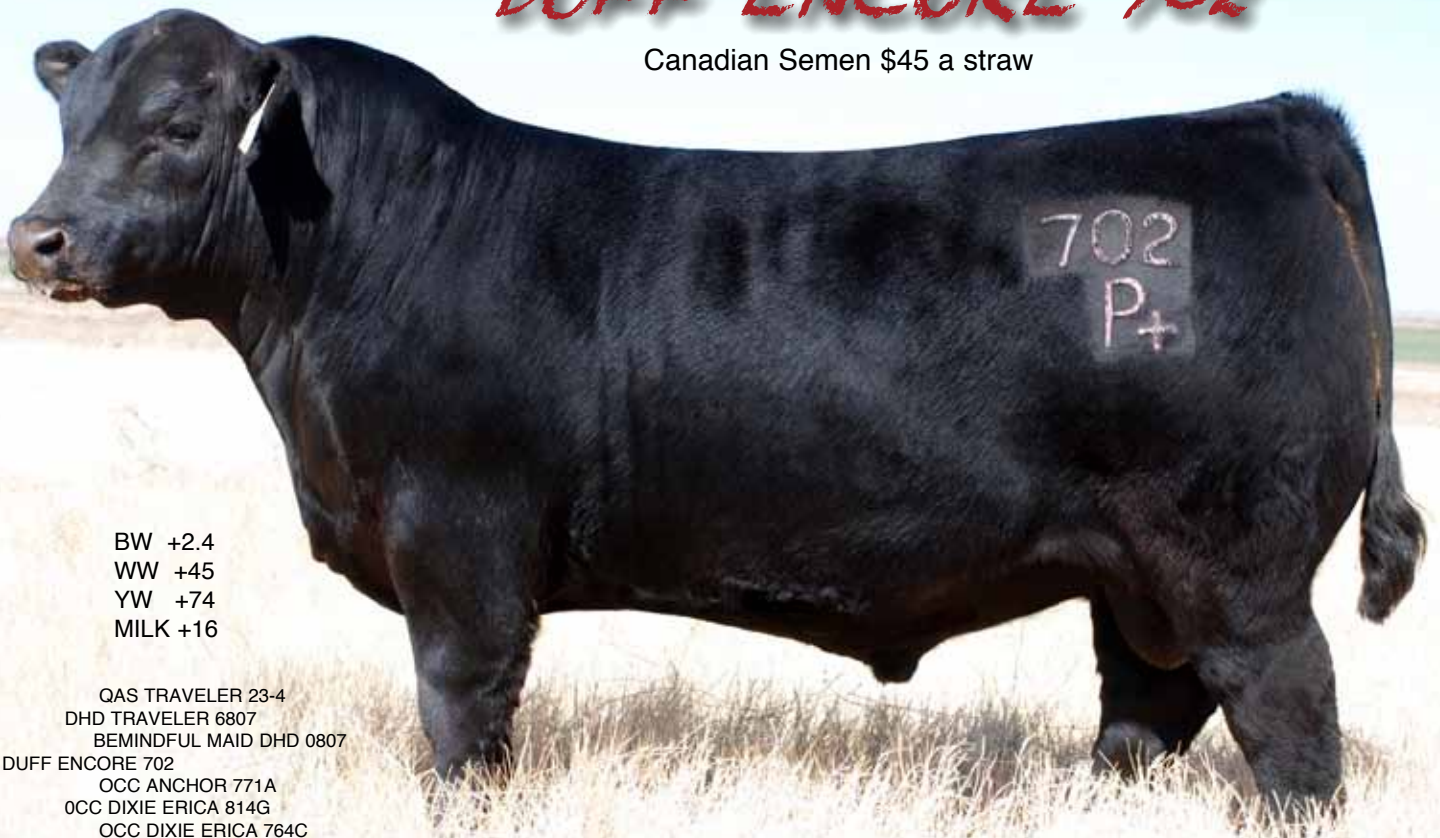

DUFF ENCORE 702

Canadian Semen $45 a straw

BW +2.4
WW +45
YW +74
MILK +16

QAS TRAVELER 23-4
DHD TRAVELER 6807
BEMINDFUL MAID DHD 0807
DUFF ENCORE 702
OCC ANCHOR 771A
OCC DIXIE ERICA 814G
OCC DIXIE ERICA 764C

Birth WT: 84lbs 205DWT: 752lbs 365DWT: 1213lbs

Encore was the high selling bull in Duff's 2008 Power Plus Bull Sale recording one of the top values of the 2008 spring sale season. He has been noted to possibly be one of the most impressive sons of the legendary bull "6807", to surface in recent times. His dam has produced many notable great herd sires. Encore and his progeny are moderate in frame, easy fleshing, and are a practical kind of cattle, with plenty of character and eye appeal. Encore is ultra complete and efficiently designed. He represents the return to more sensible, practical, production-oriented beef cattle.