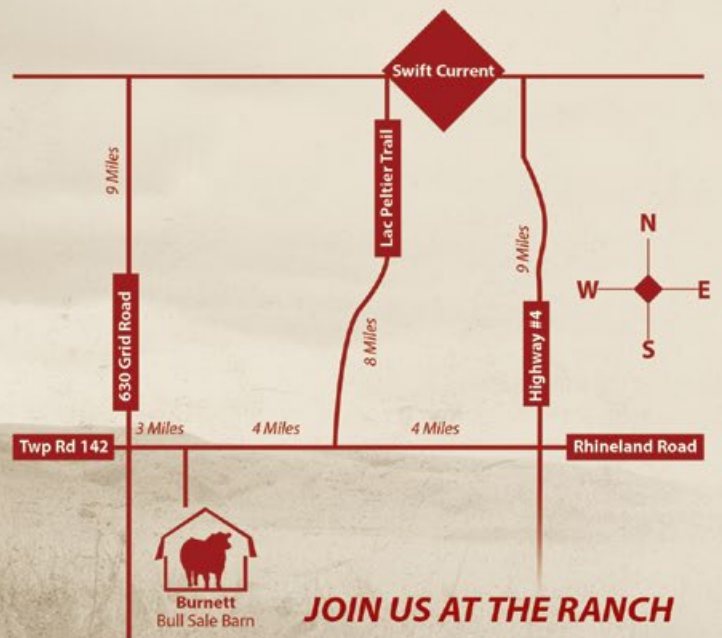

JOIN US AT THE RANCH

At the Ranch, Swift Current, Sask

April 7th
2018
Sale Time 2 pm