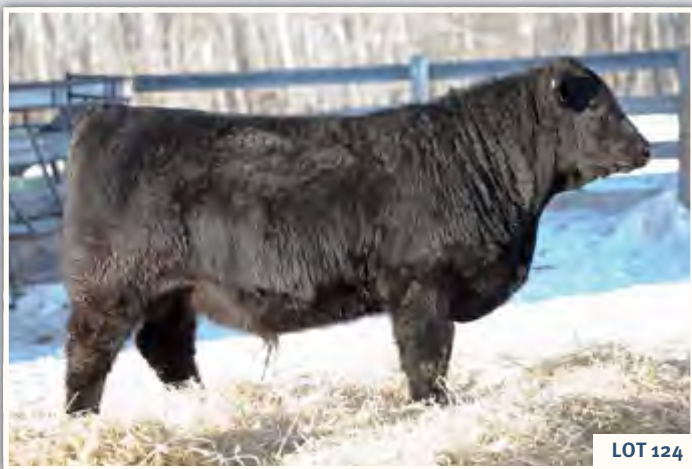

115 *Belvin Heavy Hitter 115'12*

CALVED FEB. 20, 2012 GDH 115Z #1672892 BW: 105 ADJ. 205 DAY WT: 721

Sire **BELVIN HEAVY HITTER 203'10**
S A V HEAVY HITTER 6347
BELVIN GEORGINA 81'03

Dam **BELVIN LADY BLOSSOM 17'08**
GLEN ISLAY BATTLE CRY 27L
BELVIN LADY BLOSSOM 22'02

S A V 8180 TRAVELER 004
S A V BESSIE HEIRESS 1184
BELVIN LINCOLN 82'01
BELVIN GEORGINA 96'98

HDAF BATTLECRY 3G OF 24A
GLEN ISLAY MAGGIE 6F
O G L BATTLE CRY 427 128
BELVIN LADY BLOSSOM 47'97

BW +6.8 WW +35 YW +72 MM +19 CED -10.0 CEM -4.0

123 *Belvin El Tigre 123'12*

CALVED FEB. 22, 2012 GDH 123Z #1672895 BW: 94 ADJ. 205 DAY WT: 725

Sire **RING CREEK EL TIGRE 9X**
HF EL TIGRE 28U
RING CREEK AMBUSH LADY 10S

Dam **BELVIN GEORGINA 33'09**
BELVIN PANTHER 21'04
CCL GEORGINA 13'00

HF KODIAK 5R
HF ECHO 84R
BASIN AMBUSH 7980
ANNIE K OF PEAK DOT 478N

CONNELLY DATELINE
BELVIN LADY BLOSSOM 47'97
MVF PERFECT IMAGE 17D
NELSON ACRES GEORGINA 9B

BW +5.5 WW +39 YW +70 MM +15 CED -4.0 CEM +2.0

124 *Belvin Dynasty 124'12*

CALVED FEB. 22, 2012 GDH 124Z #1672896 BW: 102 ADJ. 205 DAY WT: 749

Sire **SUNNY DYNASTY 13R**
SUNNY PRIDE 4M
SUNNY LADY 4N

Dam **BELVIN LADY BLOSSOM 78'08**
LLB MARSHALL 465R
BELVIN LADY BLOSSOM 52'99

DMM DYNASTY 03G
SUNNY PRIDE 36K
COLDSTREAM PANAMA 47H
SOUTHOLM LADY 26E

GREENS MARSHALL
LLB KINCHTRY BEAUTY 349M
D B ULTRA 55
BELVIN LADY BLOSSOM 58'95

BW +9.0 WW +47 YW +78 MM +12 CED -16.0 CEM -5.0

LOT 124

126 *Belvin Heavy Hitter 126'12*

CALVED FEB. 23, 2012 GDH 126Z #1672899 BW: 97 ADJ. 205 DAY WT: 708

Sire **BELVIN HEAVY HITTER 203'10**
S A V HEAVY HITTER 6347
BELVIN GEORGINA 81'03

Dam **BELVIN ERICA 42'07**
BELVIN PANTHER 21'04
BELVIN ERICA 14'04

S A V 8180 TRAVELER 004
S A V BESSIE HEIRESS 1184
BELVIN LINCOLN 82'01
BELVIN GEORGINA 96'98

CONNELLY DATELINE
BELVIN LADY BLOSSOM 47'97
LLB NIGHT TRAIN 106M
BELVIN ERICA 51'02

BW +5.4 WW +39 YW +71 MM +18 CED -5.0 CEM -1.0

129 *Belvin El Tigre 129'12*