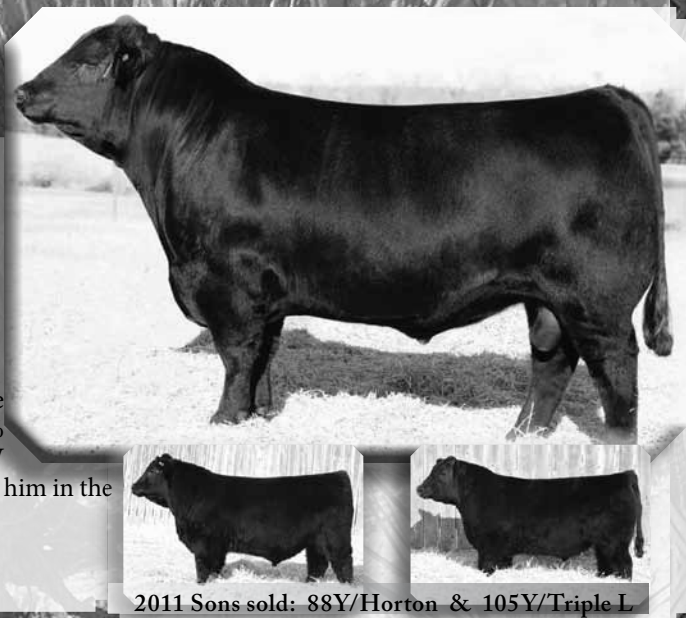

Abigale 0451

Grid Maker

2011 Sons sold: 88Y/Horton & 105Y/Triple L

Reference Sire **DUFF NEW ATTRACTION 6110**

IMP 5110 1426175 Born: 2006

O C C DOCTOR 940D
O C C GENESIS 872G
BLACKBIRD OF R R 1204

O C C ANCHOR 771A
O C C DIXIE ERICA 814G
O C C DIXIE ERICA 764C

RITO 9FB3 OF 5H11 FULLBACK
DIXIE ERICA OF C H 1019
PBC 707 1M F0203
BLACKBIRD OF R R 7023
D H D TRAVELER 6807
O C C JUANADA 709V
N BAR EMULATION EXT
O C C DIXIE ERICA 739A

EPDs / Accuracy							Act	ADJ.	ADJ.						
BW	WW	YW	MILK	TM	CE	MCE	BW	205	365						
+4.7	85%	+35	78%	+70	65%	+24	45%	+42	-1.0	54%	-3.0	35%	87	771	1224

A very eye appealing bull that moderates frame, adds muscle, width of top, and fleshing ability. Progeny are very efficient. Out of one of the most proficient cow families in the breed. Top 15% REA

Sire of Sale Bull: 48Z (pg 32)