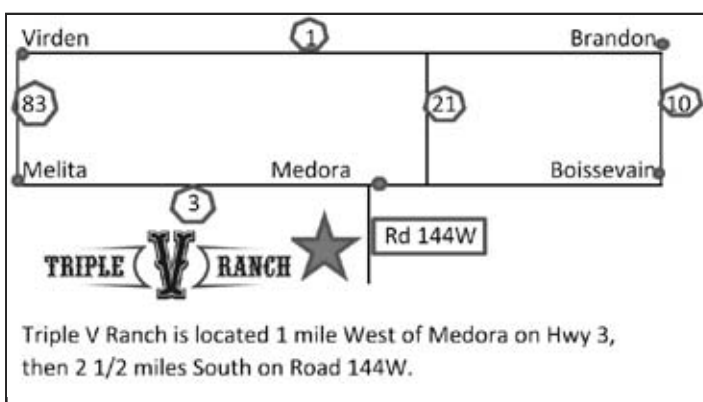

Video of sale bulls prepared by: