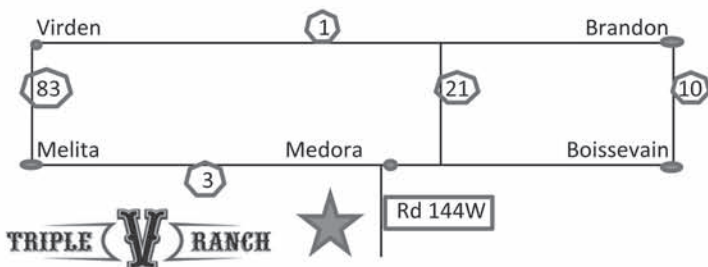

MORE INFORMATION

Triple V Ranch is located 1 mile West of Medora on Hwy 3, then 2 1/2 miles South on Road 144W.

The animal becomes the responsibility of the purchaser as soon as it is sold. Insurance will be available sale day. All bulls in the sale offering will be vet inspected and have passed a semen test prior to the sale.

Explanation of Terms

We scored the cows' udders and feet at the time of calving with 1 being the poor end of the scale and 5 being the best

Calving Ease

The calving ease of the bulls is done with a number system: the higher the number that better the calving ease. 4 and 5 bulls are considered to be suitable for heifers; 3 for well grown heifers or cows; below 3 should only be used on cows.

Videos & Photography by

Cattle In Motion - Sarah Buchanan - 519-546-3352
Melissa McRae - 204-573-9903

Catalogue Design By

Prairie Pistol Designs - Melissa McRae - 204-573-9903