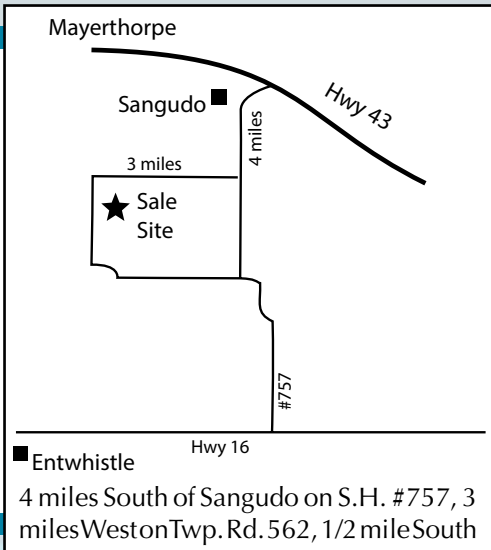

Recommended Accomodations

Entwistle:

Journeyman Inn 727-4000

Pembina River Lodge 772-4400

Mayerthorpe:

Haven Inns 786-2231

Where Paths Cross 786-4972

Sangudo:

Ohler's Acres Bed & Breakfast 785-3700

Lakeview Ranch Bed and Breakfast 785-3270

Riverside Motel 785-3738

Transportation

Air service to Edmonton International or Municipal Airports from anywhere in Canada. Also service from U.S.A. We will arrange to meet you if we are notified in advance.

Airstrip:

Mayerthorpe has a 3000 foot paved runway with lighting.

Insurance

CFI Insurance

Heather Barr . . . . . (780) 853-7067