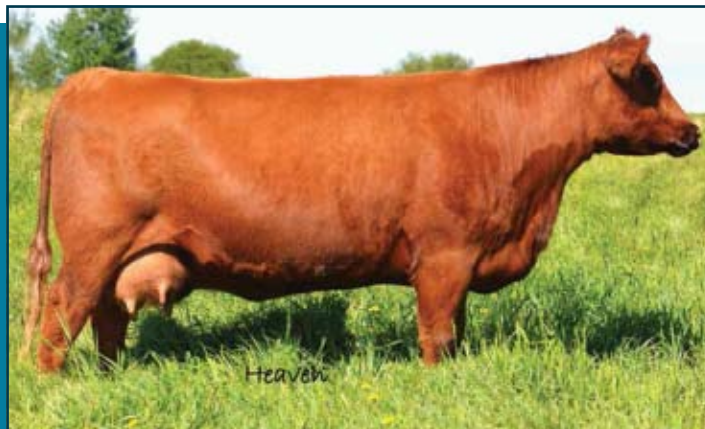

19 Red Towaw Next Direction 88Z

WDV 88Z

1710502

June 3 2012

RED BASIN EXT 5233 OSF MAF
RED BASIN EXT 45T5 AMF NHF OSF MAF
BASIN ROSE 710P DMF AMF NHF OSF
RED TER-RON DIGGER 11L
RED TOWAW LARKABA WDV 107S
RED TOWAW LARKABA 10M

	Act.	Index	EPD
CE	U		10.0
BW	81		-3.0
Adj. WW	697	111	56
Adj. YW	1054	90	85
Milk			16
TM			44
AOD	6		

88Z is a dark, long bodied bull that does a lot of things right. He has a moderate 81lb. BW, excellent performance and a picture perfect dam. We bought the EXT 45T5 bull to add some performance and carcass quality to our herd, and with his sons, to our customer's herds as well.