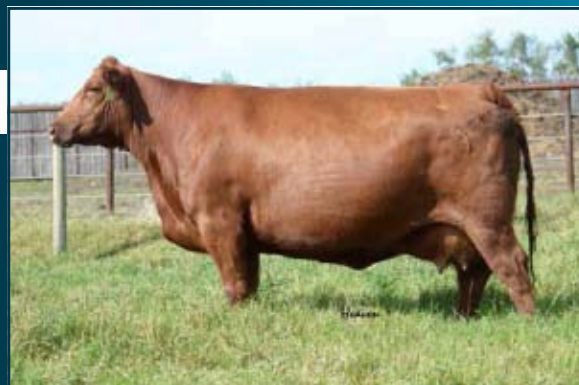

8 Red Towaw Next Direction 42Z

WDV 42Z 1710544 May 25 2012

RED BASIN EXT 5233 OSF MAF
RED BASIN EXT 45T5 AMF NHF OSF MAF
BASIN ROSE 710P DMF AMF NHF OSF

RED SHODEREE COPPER 0451D
RED SHODEREE STAR 150G
RED MEM MISS TWINSTAR 54B

Big time performance on this bull that will work great on a set of cows. His EPD suite is off the charts for most every category, including carcass. His mother is a CAA elite dam and raised 16 calves in her lifetime. Her daughter sold at the Red Roundup sale last fall to Miller Wilson Angus and is now part of their elite donor program.

	Act.	Index	EPD
CE	U		5.0
BW	100		0.6
Adj. WW	743	116	58
Adj. YW	1145	102	86
Milk			21
TM			50
AOD	15		

Maternal Sister to Lot 8

9 Red Towaw Kingman 43Z

WDV 43Z 1710545 May 25 2012

RED RMJ REDMAN 1T OSF MAF
RED LAZY MC KINGMAN 16W
RED LAZY MC MISS 67R OSF

RED SVR TALLY 13M
RED TOWAW LAKINA 16R
RED TOWAW LAKINA 14M

	Act.	Index	EPD
CE	U		2.0
BW	97		-0.6
Adj. WW	739	116	49
Adj. YW	1079	86	69
Milk			20
TM			45
AOD	7