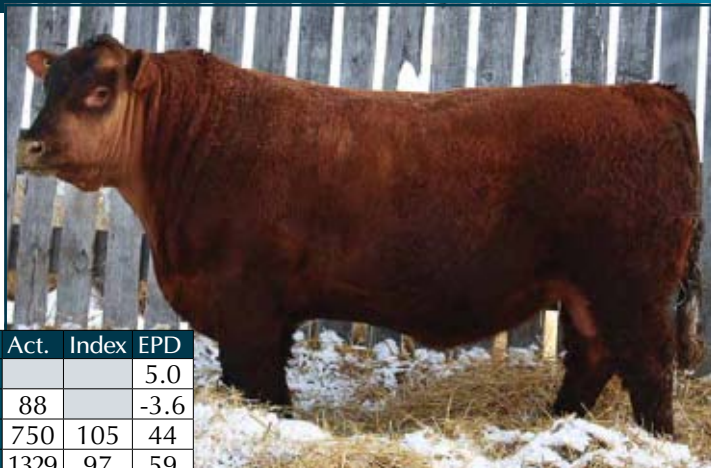

Kingman is one of the main herdsires here at Towaw and his son's were our top sellers in last year's sale. We purchased him in partnership with Ter-Ron farms as the high seller in Lazy MC's 2010 bull sale for \$21,000. He has an outcross pedigree for our herd and has passed on his thickness, ease of fleshing and calving ease to his sons. He has naturally bred upwards of 250 females in three years of breeding and always stays in great shape. His daughters are easy fleshing with picture perfect udders. We used two of his son's in our herd last year.