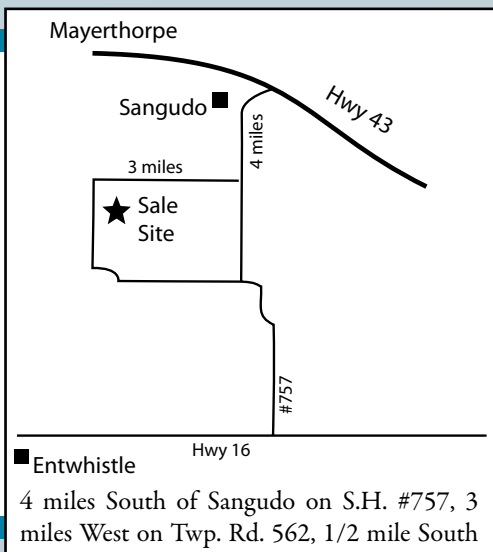

Recommended Accomodations

Entwistle:

Journeyman Inn 727-4000

Pembina River Lodge 772-4400

Mayerthorpe:

Haven Inns 786-2231

Where Paths Cross. 786-4972

Sangudo:

Ohler's Acres Bed & Breakfast. . 785-3700

Lakeview Ranch Bed and Breakfast 785-3270

Riverside Motel. 785-3738

Transportation

Air service to Edmonton International or Municipal Airports from anywhere in Canada. Also service from U.S.A. We will arrange to meet you if we are notified in advance.

Airstrip:

Mayerthorpe has a 3000 foot paved runway with lighting.

Insurance

CFI Insurance - Heather Barr (780) 853-7067