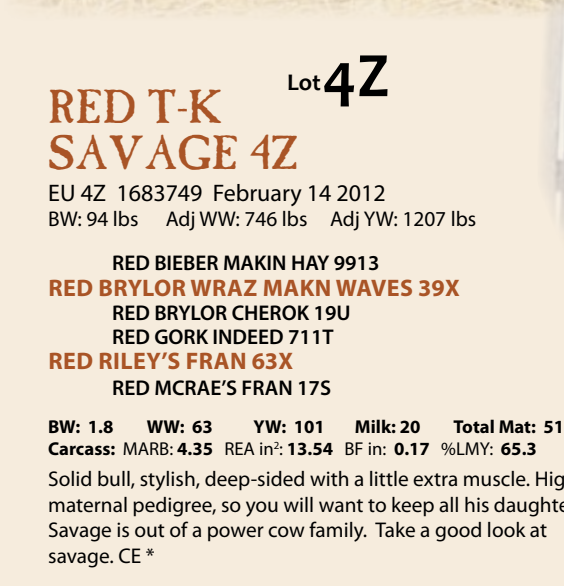

Sale Feature

Lot **3Z** **RED T-K INOVATOR 3Z**

EU 3Z 1683686 February 12 2012
 BW: 68 lbs Adj WW: 792 lbs Adj YW: 1181 lbs

- RED BRYLOR BIG ROCK 85T
- RED BRYLOR BIG ROCK 105X**
- RED BRYLOR ESSENCE 230U
- RED BCC CRIMSON JEWELS 102U
- RED BROWNALTA CRIMSON 5X**
- RED KBJ NANCE 977T

BW: -2.5 WW: 47 YW: 69 Milk: 21 Total Mat: 45
Carcass: MARB: 3.67 REA in²: 14.11 BF in: 0.43 %LMY: 59.1

This is an interesting bull, stylish, thick made with nice muscle shape. He has an interesting mix of genetics with Mulberry, sequoia and Wild Card. His females should be awesome because of his maternal pedigree. Innovator has herd bull potential and comes highly recommended to use on heifers. CE ***