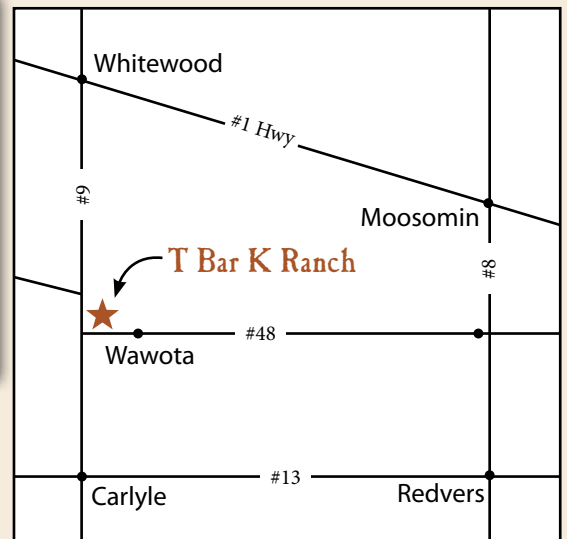

Directions to T Bar K Ranch

11 Miles West of Wawota on #48 Highway, 1/2 Mile North on #9 Highway, sign at the end of the lane on the eastside. (we are 1/2 mile north of Moose Mountain Auction barn on the junction of #9 & #48 to Wawota)

OR: 31 Miles south of Whitewood on #9 on the east side of the highway.

OR: 21 miles north of Carlyle on #9 Highway on the east side of the highway.