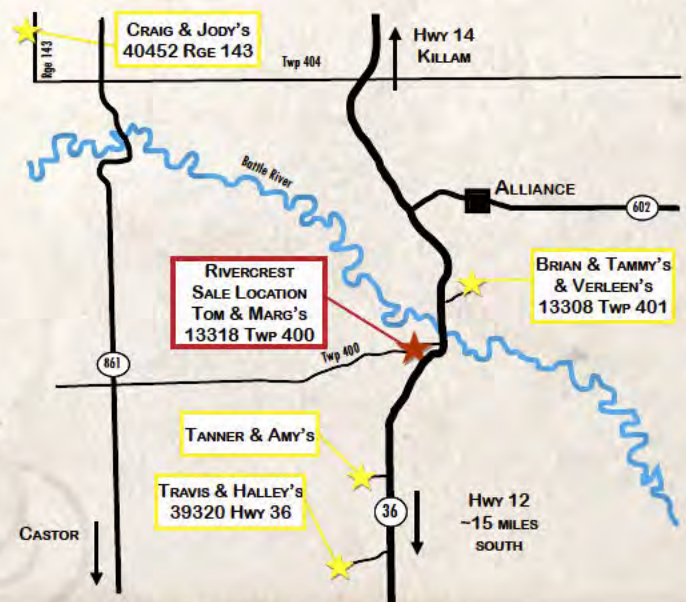

Rivercrest cattle will be available for viewing at Craig & Jody's (5 miles west on Twp 404; 1 mile north on Rge 143).

Valleymere cattle available for viewing at Travis & Halley's (2 miles south of Battle River; west side) and Brian & Tammy's (1/2 mile north of Battle River; east side)