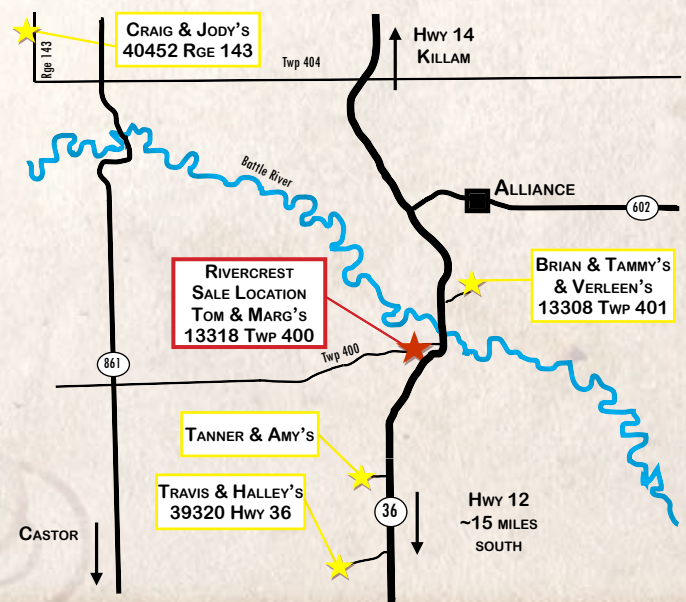

Sale & Ranch Locations

Sale Location - Tom & Marg Spady -15 miles North of Hwy12 on Hwy36, 1/4 mile West on Twp 400.

Rivercrest cattle will be available for viewing at Craig & Jody Spady's (5 miles west on Twp 404; 1 mile north on Rge 143).

Valleymere cattle available for viewing at Travis Spady's (2 miles south of Battle River; west side)and Brian Spady's (1/2 mile north of Battle River; east side)

Black Angus Bull Sale

Featuring: 120 Black Yearling Bulls