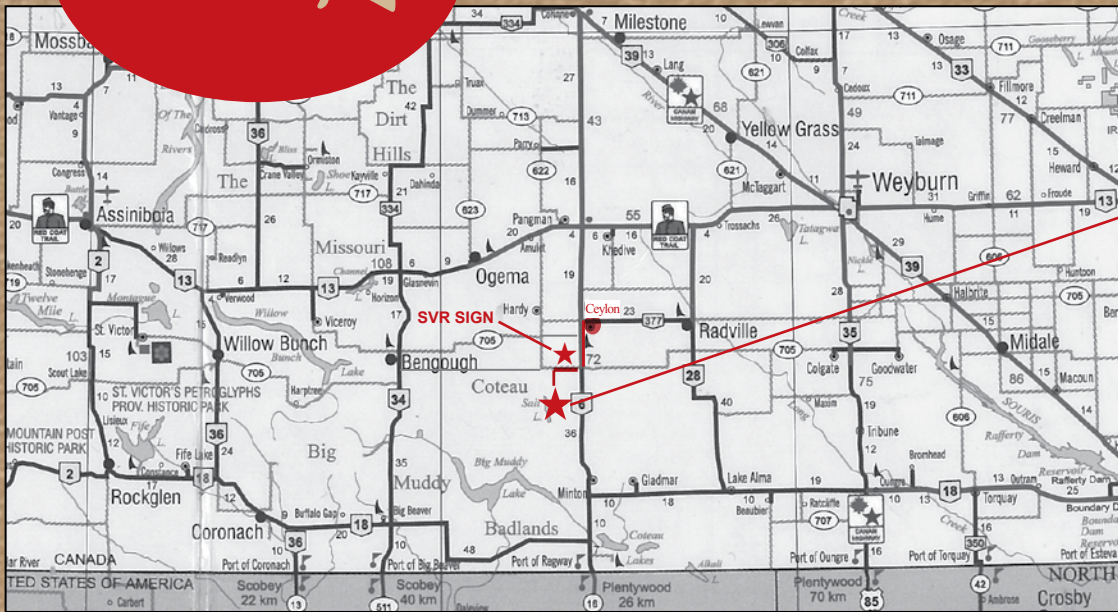

Directions to the Ranch

From Ceylon:

- 9 km South on Hwy #6
- 6 km West on Twp Road #52
- 3 km South on Rge Road #210

From Port of Regway:

- 40 km North on Hwy #6
- 6 km West on Twp Road #52
- 3 km South on Rge Road #210