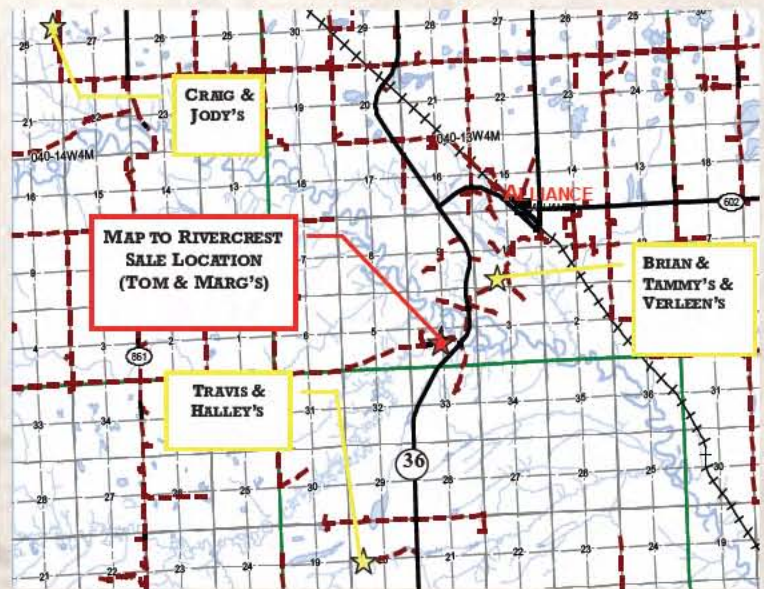

Cody

Kara & Verleen

Amy, Tanner, Travis, Halley & Ty

Evan, Tammy, Kara, Brian & Logan

Sale & Ranch Locations

Rivercrest/Valleymere Black Angus Bull Sale

WEDNESDAY, APRIL 9TH, 2014 • RIVERCREST RANCH • 1:30PM