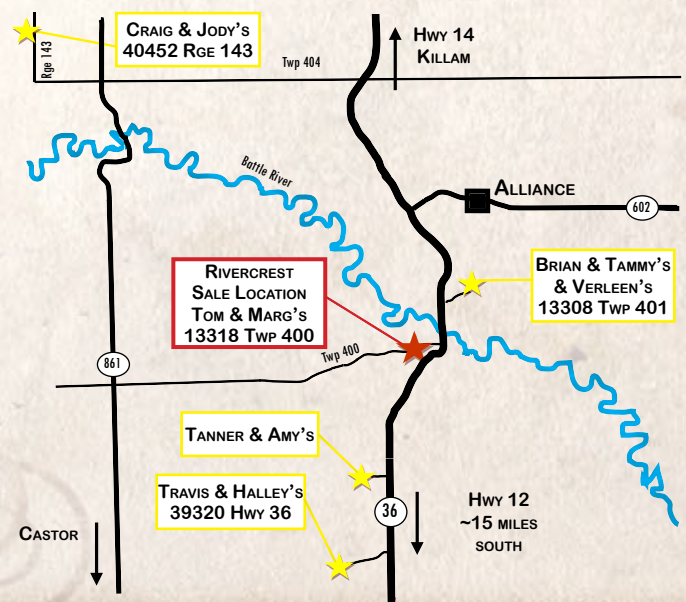

Sale & Ranch Locations

Sale Location - Tom & Marg Spady - 15 miles North of Hwy12 on Hwy36, 1/4 mile West on Twp 400.

Rivercrest cattle will be available for viewing at Craig & Jody Spady's (5 miles west on Twp 404; 1 mile north on Rge 143).

Valleymere cattle available for viewing at Travis Spady's (2 miles south of Battle River; west side) and Brian Spady's (1/2 mile north of Battle River; east side)

Black Angus Bull Sale

Featuring: 121 Yearlings & 7 Two-Yr Olds