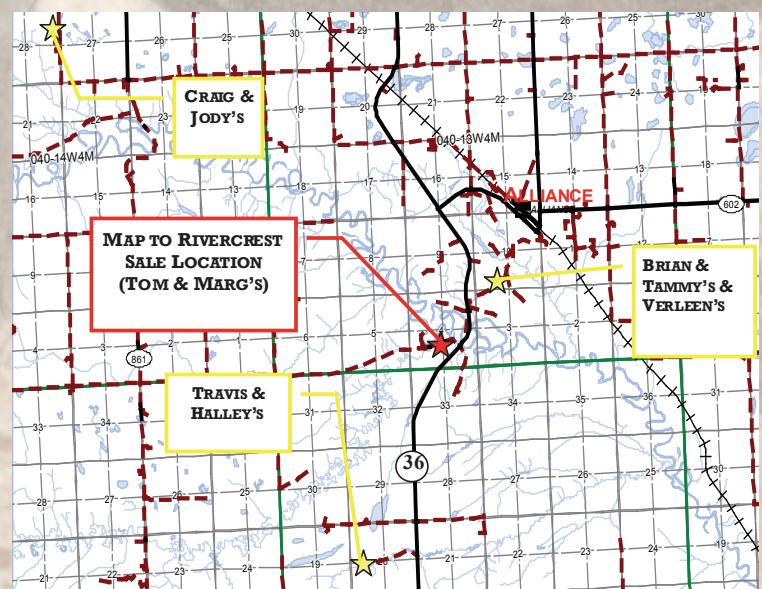

Rivercrest Valleymere

10TH ANNUAL

SPADY

BLACK ANGUS BULL SALE

WEDNESDAY - APRIL 10TH - 2013

1970 PHOTO -
PIONEERS IN
ANGUS CATTLE

at the
Rivercrest Ranch

Rivercrest-Valleymere are pleased to welcome you to our 10th Annual Spady Bull Sale and our fifth year hosting it out at the Rivercrest homestead of Tom and Marg Spady, just like the good old days! There is a proud heritage built into the Rivercrest and Valleymere Angus cattle, built on integrity & high principles by our customers. The Spady's are now spanning into the 4th generation of raising Angus bulls, under ranch raised conditions. Fertility, good hair, easy doing, soundness and longevity are among some of the traits we have bred on since the 1930's and still do today. The Battle River hills provide a true test to our ranch raised cattle. You can buy with confidence. The Spady bulls will get the job done, and we stand by them all the way!

Tom & Marg

Jody, Craig, Jamie-Lee & Cayden

Cody

Tanner, Verleen & Travis

Halley, Travis, Ty, Amy & Tanner

Kara, Evan, Brian, Logan & Tammy

Sale & Ranch Locations

Rivercrest/Valleymere Black Angus Bull Sale