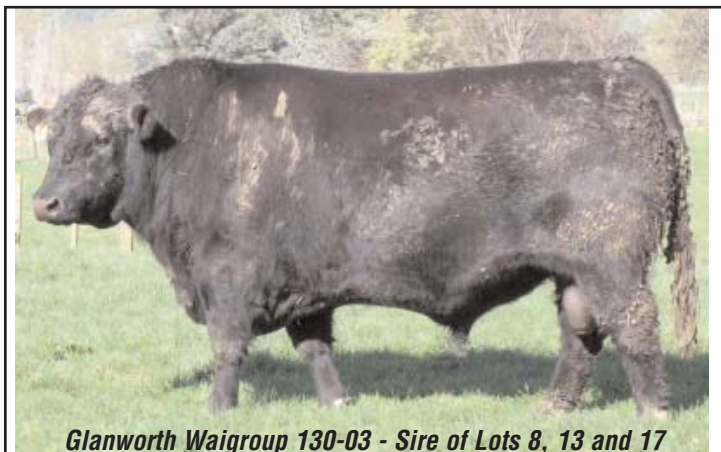

Glanworth Waigroup 130-03 - Sire of Lots 8, 13 and 17

TRIPLE V GLANWORTH 47U

13

VVV 47U Apr 19 2008 1453095 BW 99 lbs.
205 Day Wt. 628 lbs. Feb 6/10 Wt. 1761 lbs. Black

GLANWORTH 903	HOFF HI FLYER S C 7134
GLANWORTH 159	SUMMITCREST HI FLYER 3B18
GLANWORTH 950	SUMMITCREST LASS 229Y
GLANWORTH WAIGROUP 130-03 1327479	PRAIRIELANE PFRED ROSEBUD 2033 1120575
GLANWORTH WAIGROUP 635	IDEAL 1418 OF 8103 4286
GLANWORTH WAIG 849	PRAIRIELANE 1418 ROSEBUD 0006
GLANWORTH WAIGROUP 611	PRAIRIELANE 8094 ROSEBUD 3075

COW INFO	Udder **	Feet *****	Calving Ease **	Cow Age 6

EPDs: BW 3.5 WW 36 YW 66 M 12 TM 30

Powerful, deep sided Glanworth Waigroup son, who will add do ability to your cowherd and pounds to your calf crop.