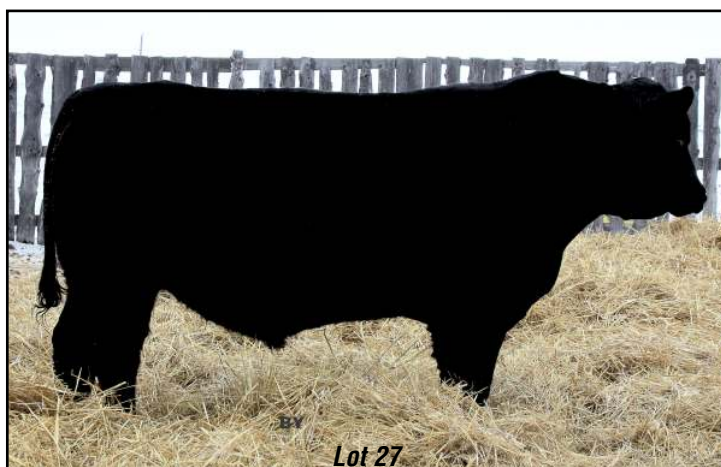

Cow Age
9

EPDs: BW 0.6 WW 29 YW 51 M 17 TM 32

Strong Red Lchman Grnd Canyon grandson out of a 9 year old cow that raises above average progeny year after year. Bulls have sold to Dave Champion, Glenn & Nancy Elliott, Andrew Boundy, Kelly Grainger and Phillip Brothers.