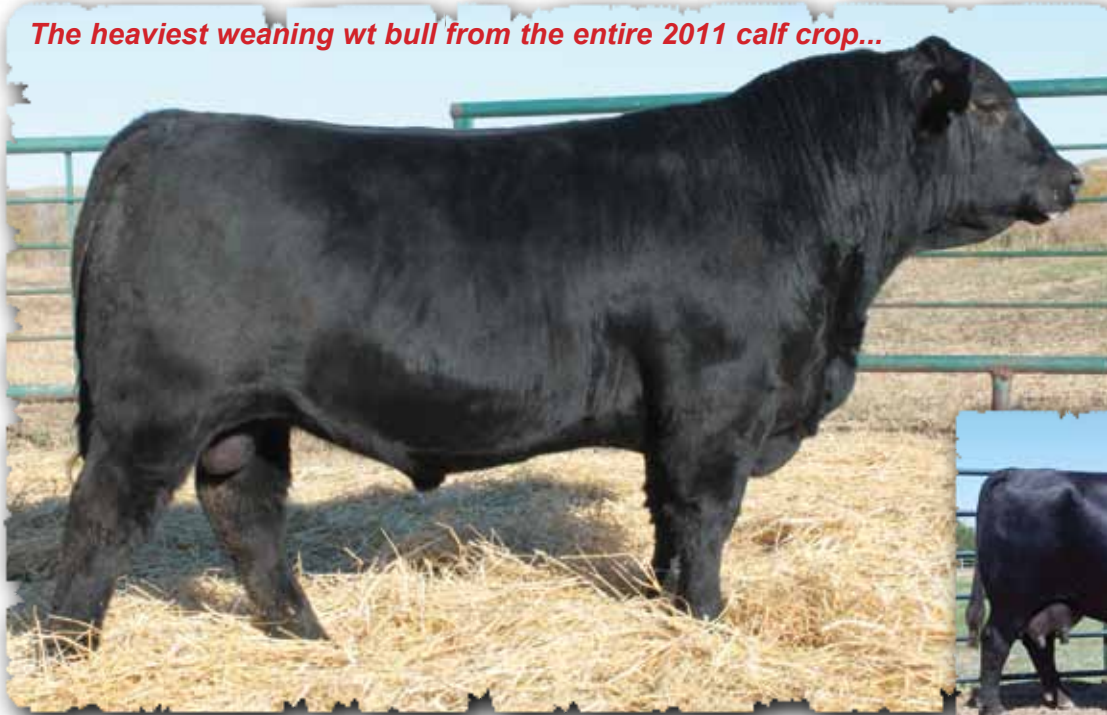

BARDOLIA OF PEAK DOT 963H

Peak Dot Ranch Bulls...

The heaviest weaning wt bull from the entire 2011 calf crop...

PEAK DOT RANCLAND 167Y - LOT 78

Lot 78 is a calving-ease bull that did not make any compromises in terms of performance. Earning a 205 day weight of 907lbs and a yearling weight of 1316 lbs. He offers a slightly different pedigree being the first son of Peak Dot Ranchland 29W to sell. His dam Bardolia of Peak Dot 927W joined the embryo program last year along with her full sister Bardolia of Peak Dot 926W.