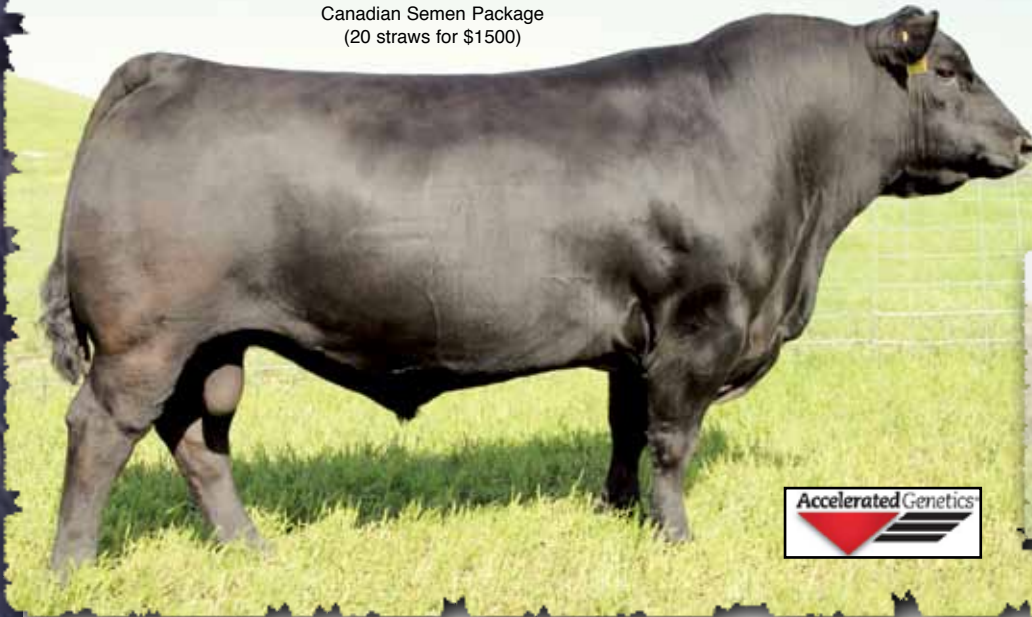

Peak Dot Ranch Herd Sires...

SAV IRON MOUNTAIN 8066

Canadian Semen Package
(20 straws for $1500)