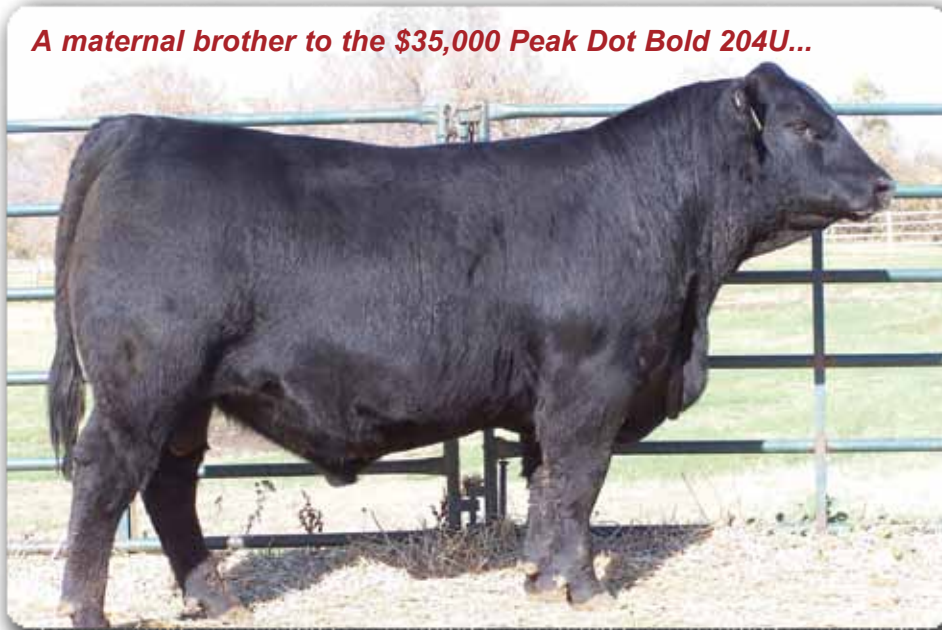

PEAK DOT GRASSLANDS 44X - LOT 135