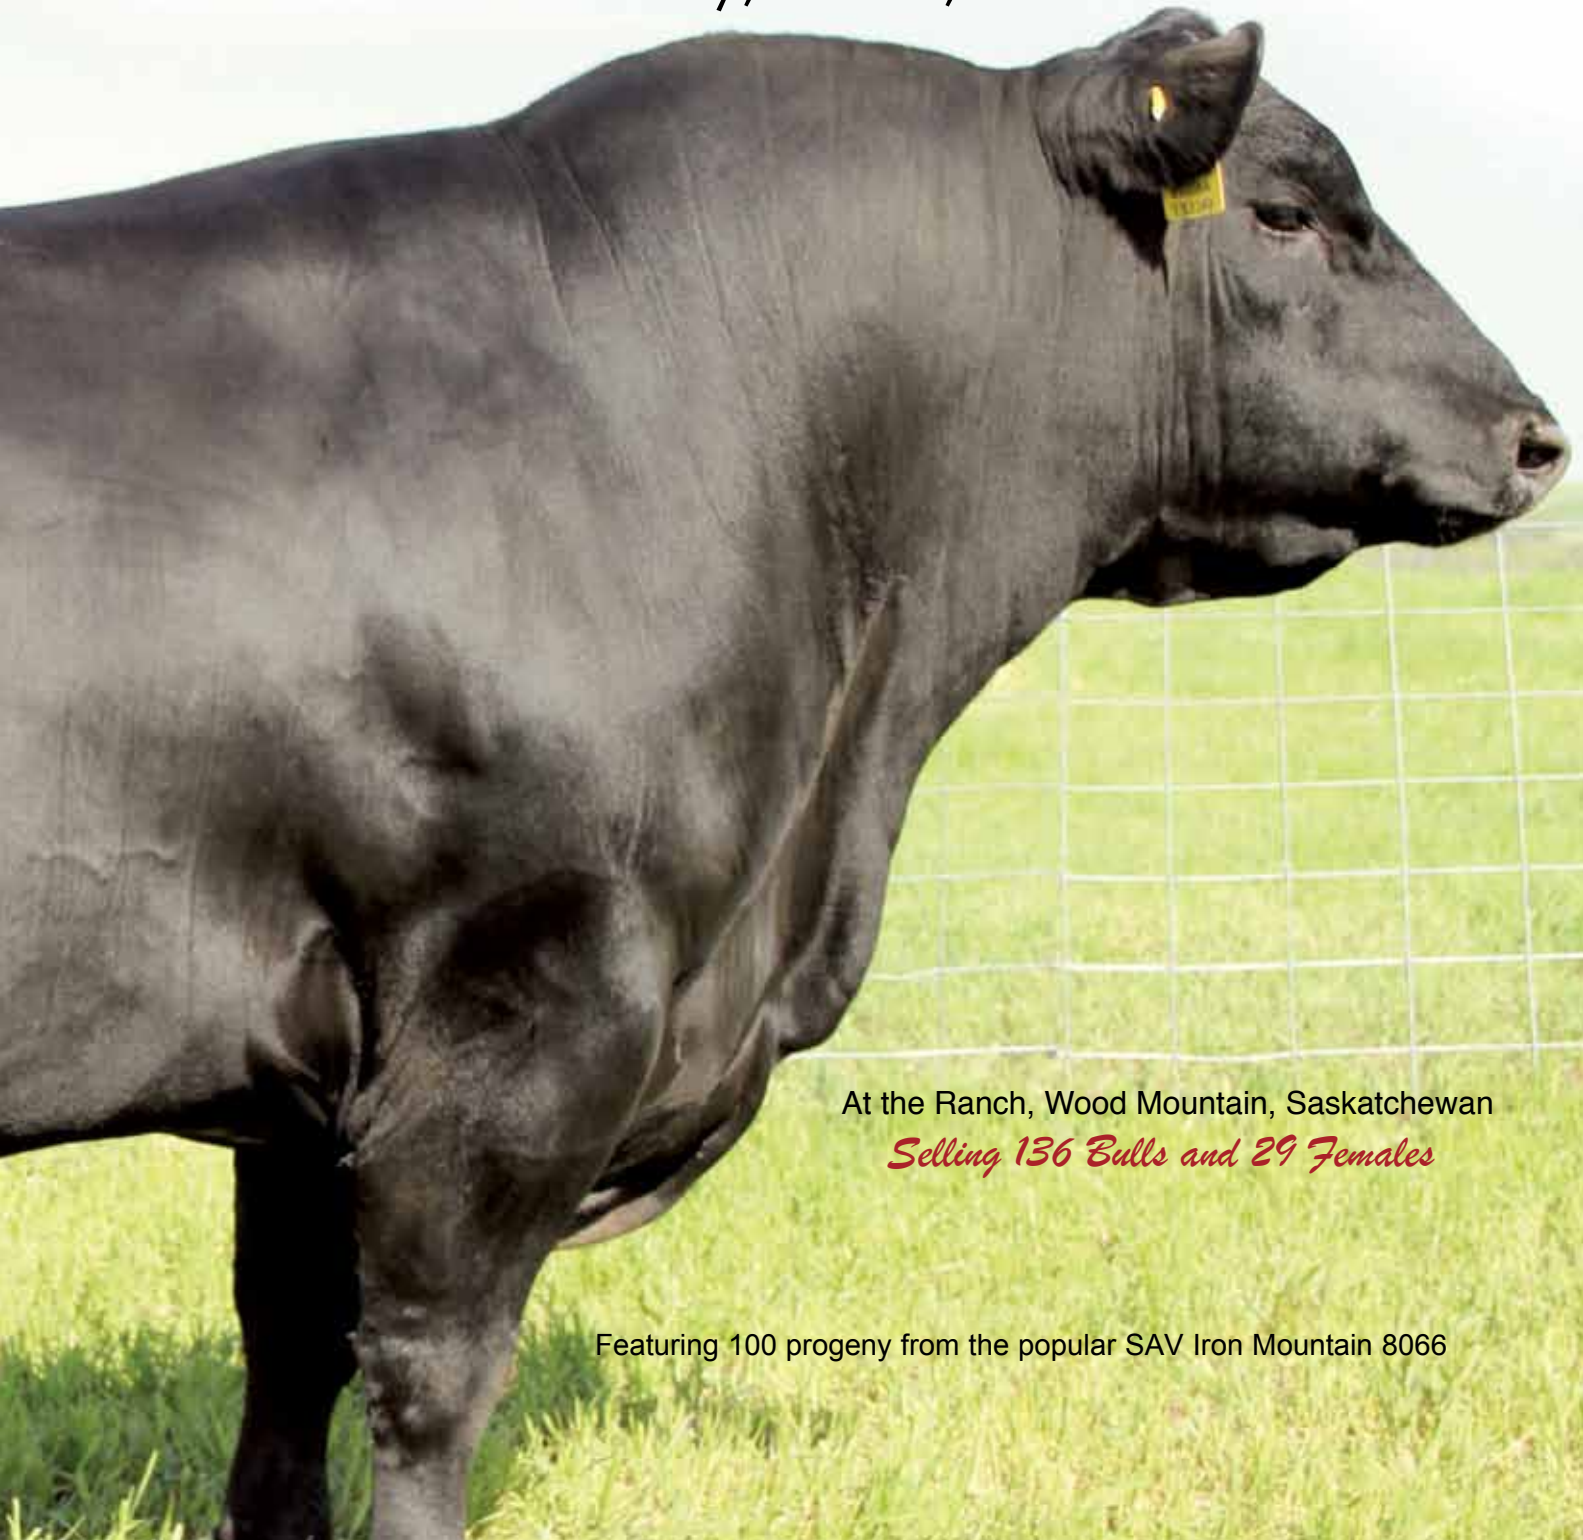

*Peak Dot*  *Ranch Ltd.*

**FALL BULL AND FEMALE SALE**

Thursday, Dec. 1, 2011

At the Ranch, Wood Mountain, Saskatchewan

*Selling 136 Bulls and 29 Females*

Featuring 100 progeny from the popular SAV Iron Mountain 8066

# Welcome to Peak Dot Ranch... Established in 1950...

The Moneo Family

Terry and Barbara

Carson, Lana, Koen and Riley

Clay, Shannon, Matt, Madison, Merit, and Mavryk

Scott, Mia and Luke Turner

Welcome to the 2011 Fall Sale.