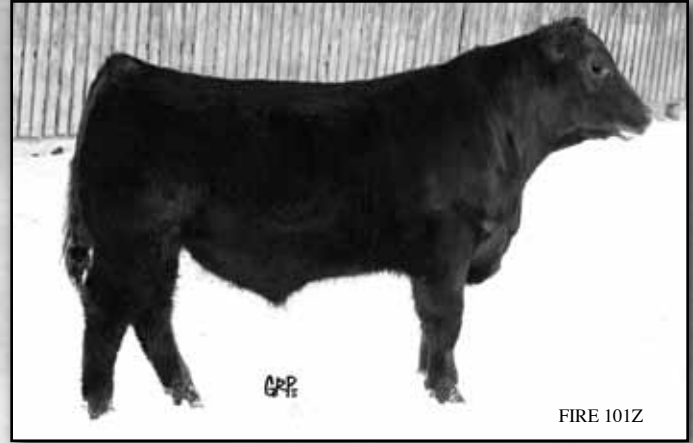

87 POPLAR MEADOWS ADAPTOR 102'12

Gender Male Tattoo FIRE 101Z Reg# 1679591 DOB March 12 2012

S A V ADAPTOR 2213

SIRE: ROYAL ADAPTOR DRCC 8094U
ROYAL PERSEPHONE DRCC 4151P

HF TIGER 5T

DAM: POPLAR MEADOWS TIBBIE 4'10
MVF TIBBIE 916L

B C C BUSHWACKER 41-93
S A V ABIGALE 0451
SITZ ALLIANCE 6595
CANE RIDGE PERSEPHONE 6531F

HF KODIAK 5R
HF ECHO 84R
NORTHERN IMPROVEMENT 4480
RRD TIBBIE 12E

BW: 88 lbs Adj 205D: 701 lbs Jan 27 wt: 864 lbs

EPDs BW: +2.4 WW: +46 YW: +75 Milk: +25 TM: +48

This guy won't be the biggest in the pen but demonstrates great phenotype. His mom is a good Tiger daughter out of a Northern Improvement cow from MVF. The grandmother was a cow Monty bought me for Christmas back in 2005. This cow family consistently has low birth calves.

88 POPLAR MEADOWS ADAPTOR 106'12

Gender Male Tattoo FIRE 106Z Reg# 1679596 DOB March 16 2012

S A V ADAPTOR 2213

SIRE: ROYAL ADAPTOR DRCC 8094U
ROYAL PERSEPHONE DRCC 4151P

MVF RETAIL PRODUCT 54S

DAM: POPLAR MEADOWS BLOSSOM 11'09
REMITALL BLOSSOM 253P

B C C BUSHWACKER 41-93
S A V ABIGALE 0451
SITZ ALLIANCE 6595 DMF
CANE RIDGE PERSEPHONE 6531F

G A R RETAIL PRODUCT
MVF TIBBIE 123L
REMITALL MONSOON 37M
REMITALL BLOSSOM 5M

BW: 78 lbs Adj 205D: 669 lbs Jan 27 wt: 968 lbs

EPDs BW: +3.8 WW: +46 YW: +80 Milk: +27 TM: +50