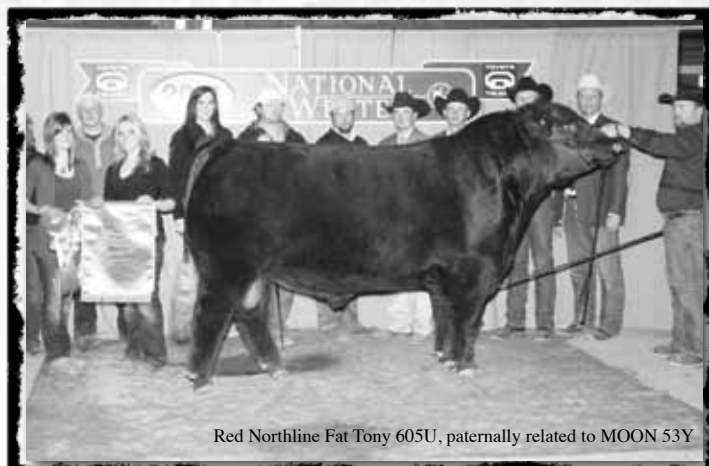

25 RED MOON YEARLY INCOME 53Y

Gender Male Tattoo MOON 53Y Reg# 1646386 DOB February 06 2011

RED SVR GANGSTER 14S
SIRE: RED NORTHLINE DILLINGER 17W
RED G FORCE HENRIETTA 17D

RED NORTHLINE REV 341R
DAM: RED MOON BARMAID 11U
RED MOON BARMAID 23K

RED GEIS HI HO 180'04
RED DWAJO DUCHESS 75M
RED HANDFORD TCB
RED G FORCE HENRIETTA 47B

RED NORTHLINE ROB ROY 122K
RED NORTHLINE GEM 341N
RED BROX HI-LINE 17H
RED GET-A-LONG BARMAID 4218

BW: 76 lbs Adj 205D: 605 lbs Act. WW. 675 lbs

EPDs BW: +0.5 WW: +24 YW: +45 Milk: +10 TM: +22

A Northline Rev daughter bred to Dillinger. The Barmaid line of cows is another of the foundation families at Red Moon Angus. They are consistent producers, no fuss cows. We have retained quite a few of these females in our herd, the original via. Get-a-long Stock Farms. She turned into a very good investment for us in the Red Angus business.