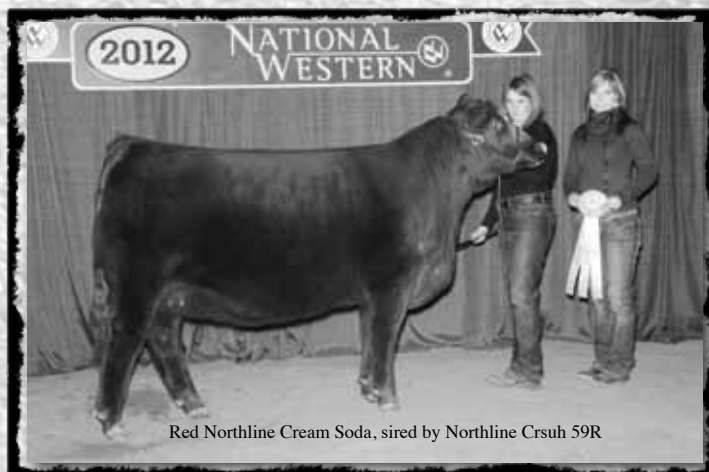

23 RED MOON YOUNG GUN 51Y

Gender Male Tattoo MOON 51Y Reg# 1646384 DOB January 07 2011

RED SVR GANGSTER 14S
SIRE: RED NORTHLINE DILLINGER 17W
RED G FORCE HENRIETTA 17D

RED NORTHLINE CRUSH 59R
DAM: RED MOON PEACE 33W
RED NORTH PEACE 55N

RED GEIS HI HO 180'04
RED DWAJO DUCHESS 75M
RED HANDFORD TCB
RED G FORCE HENRIETTA 47B

RED PIE ATLANTIC 2204
RED NORTHLINE PRINCESS 59L
RED DOUBLE A ROBIN HOOD 32J
RED GET-A-LONG GILDA 9102

BW: 75 lbs Adj 205D: 552 lbs Act. WW. 625 lbs

EPDs BW: +0.4 WW: +23 YW: +41 Milk: +5 TM: +16

Not a bad weaning weight off a first calf heifer. This bull goes back to one of Tom's 4H projects, a very good moderate framed cow, Red North Peace 55N has proven herself over and over again. She was a huge winner for Tom both in the show ring and as an investment for his future. Lighter birth weights with respectable weaning weights and great udders.