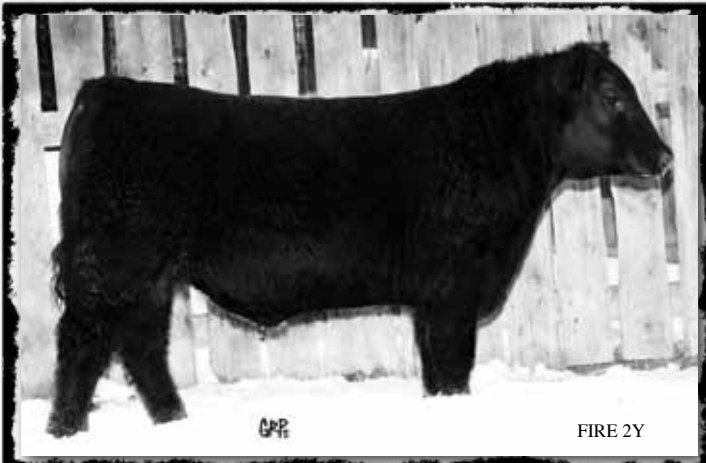

Progress 2'11 is out of HF Progress 20K who is referred to as the "calving ease expert" His mom is a moderated framed Tiger daughter with a beautiful udder and quiet disposition. 2'11 is very long and smooth and would make a good heifer bull.