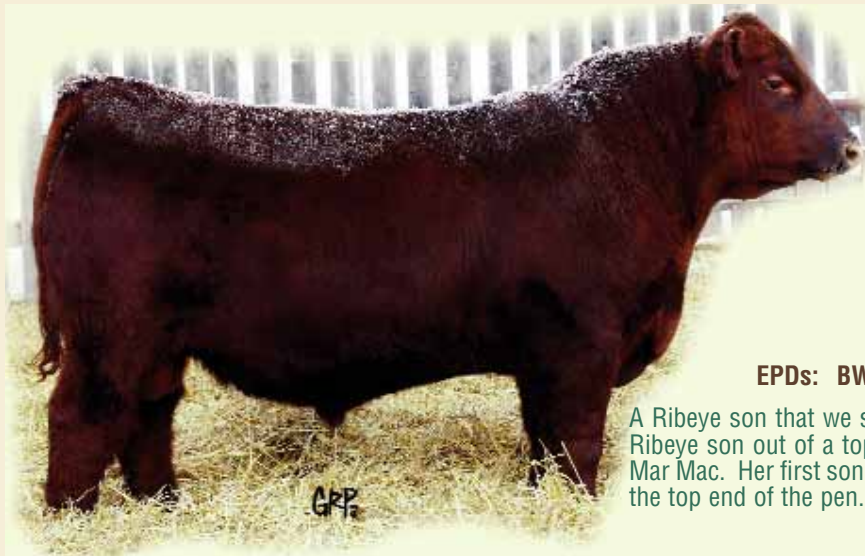

Lot 2 RED MCRAES TOP CUT 78X
KOF 78X FEB 08 2010 1561654

BW 84 lbs. Adj WW 776 lbs. Adj YW 1254 lbs.
Jan 15/11 Wt. 1149 lbs. Sale Wt. _____