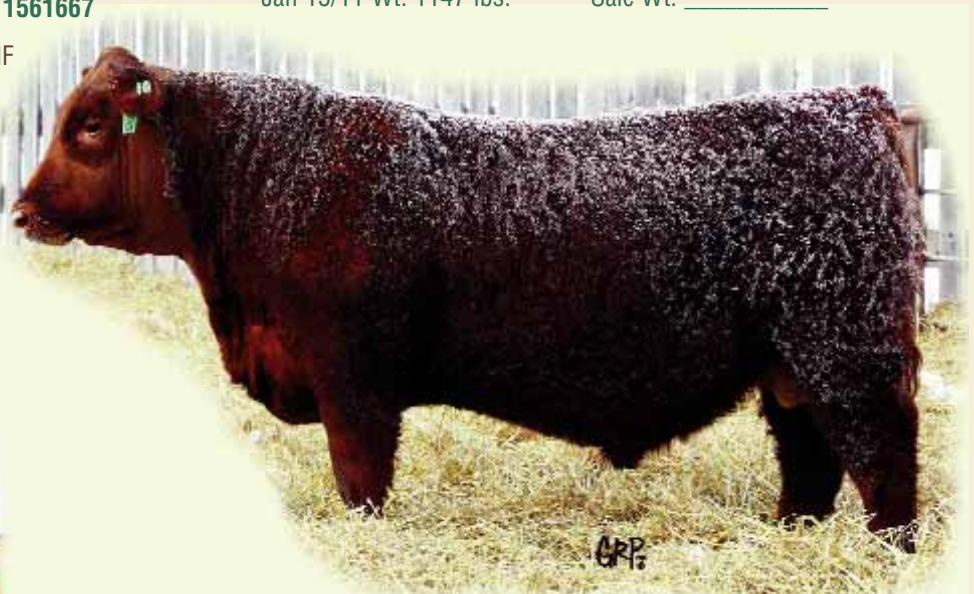

RED MCRAES VISION 137X

KOF 137X   FEB 26 2010   1561667

BW 98 lbs.   Adj WW 718 lbs.   Adj YW 1303 lbs.
Jan 15/11 Wt. 1147 lbs.   Sale Wt. _____

RED FINE LINE MULBERRY 26P MAF OSF AMF
SIRE: RED MCRAES VISION 65T 1408589
RED MCRAE'S FRADO 53J MAF OSF

RED FCC RAMBO 502 OSF
RED MCRAE'S BLAZER 336C
RED VALUE LASS OF WAYLIN 30W
DAM: RED MCRAE'S KERI 70K 1022429
RED SIX MILE ICEBERG 569S
RED MEM ICECAP KERI 80X
RED MEM PRINCESS 134L