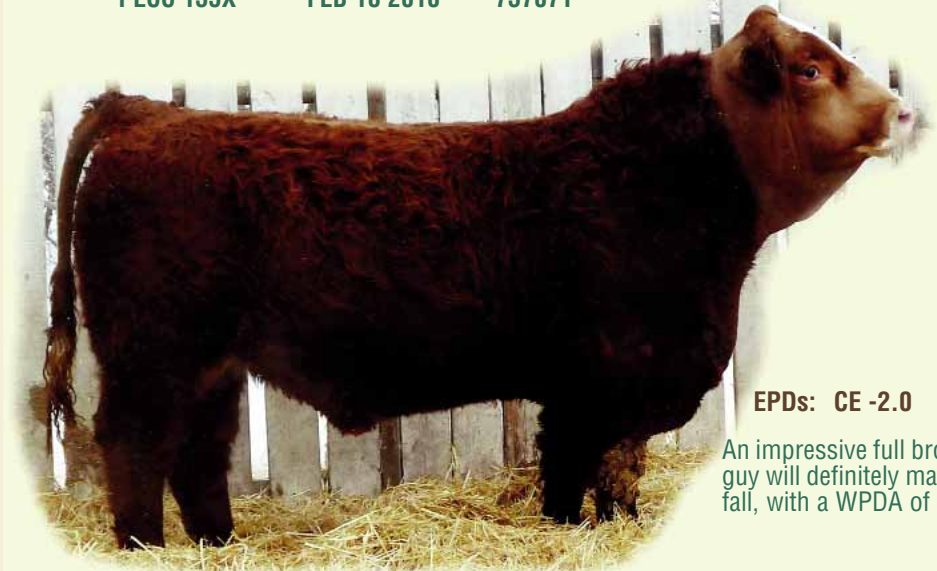

IPU RED NUGGET 132N
SIRE: WLB MR NUGGET 132N 355R 639081
DCR MS 299 DEST L205

ER RED DASH 649D
DOUBLE KL 203J
DOUBLE K L LILY

DAM: TFED CONRAY DANDY 1135M 600744
ABC REDSTREAM 615G
TFED REBECCA 935J
TFED RACHEL 835G

EPDs: CE -2.0 BW 7.3 WW 57.2 YW 94.4 M 13.6

An impressive full brother sold to Harry Krahn of Killarney last year. This guy will definitely make calves that will push down the scales hard in the fall, with a WPDA of over 4 lbs since birth.