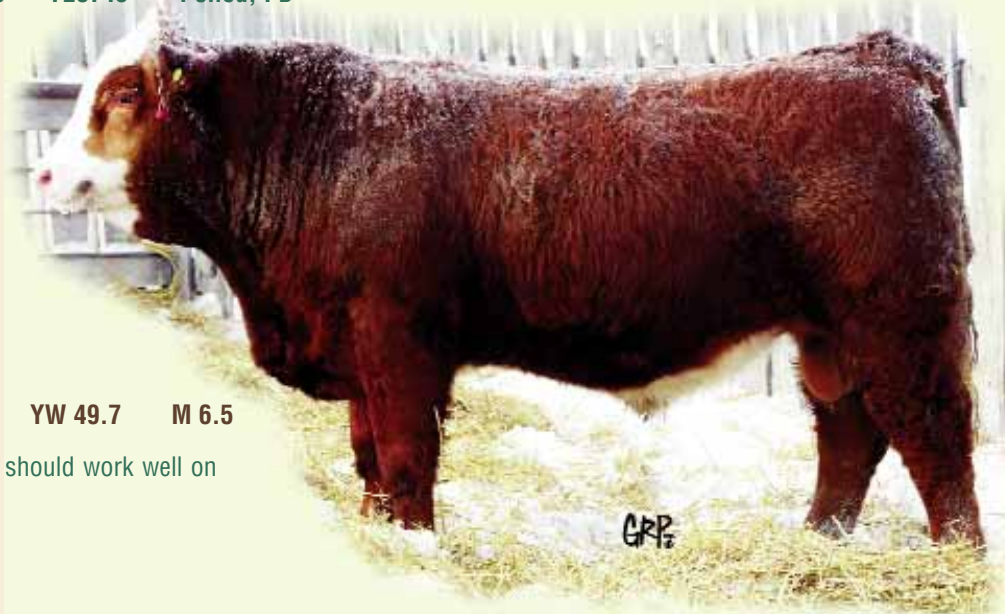

Lot 41 MAR MAC BUCK WHEAT 176X

KOB 176X MAR 24 2010 728740 Polled, PB

BW 82 lbs. Adj WW 665 lbs. Adj YW 1377 lbs.
Jan 15/11 Wt. 1100 lbs. Sale Wt. _____

WCS MR HOT ROD 210M
SIRE: OBB HOT ROD SON 322U 722930
OBB VENTURE LASS 143P

3C WALLY C240 BLK
LCHMN BODYBUILDER 7303F
LSF MOMENTO D8
DAM: MAR MAC ZOEY 60L 559069
DAY TWELVE OCLOCK HIGH
MAR MAC ROSIE 68J
MAR MAC KITTY 16E

EPDs: CE 7.0 BW 1.4 WW 30.2 YW 49.7 M 6.5

A young March Red White Face bull who should work well on heifers

Lot 42 MAR MAC TRUSTMAN 111X

KOB 111X FEB 16 2010 730239 Polled, PB

BW 90 lbs. Adj WW 771 lbs. Adj YW 1403 lbs.
Jan 15/11 Wt. 1265 lbs. Sale Wt. _____