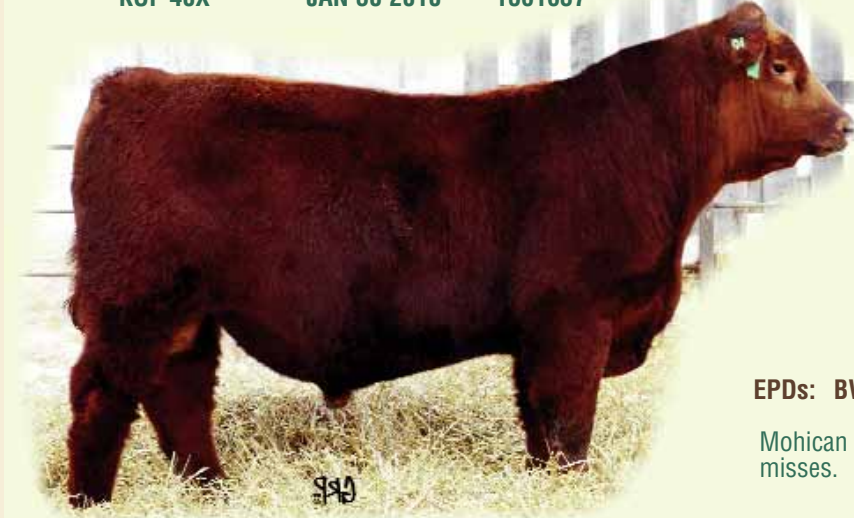

Lot 16 **RED MCRAES MOHICAN 40X**
KOF 40X   **JAN 30 2010**   **1561637**

BW 86 lbs.   Adj WW 681lbs.   Adj YW 1334 lbs.
Jan 15/11 Wt. 1218 lbs.   Sale Wt. _____