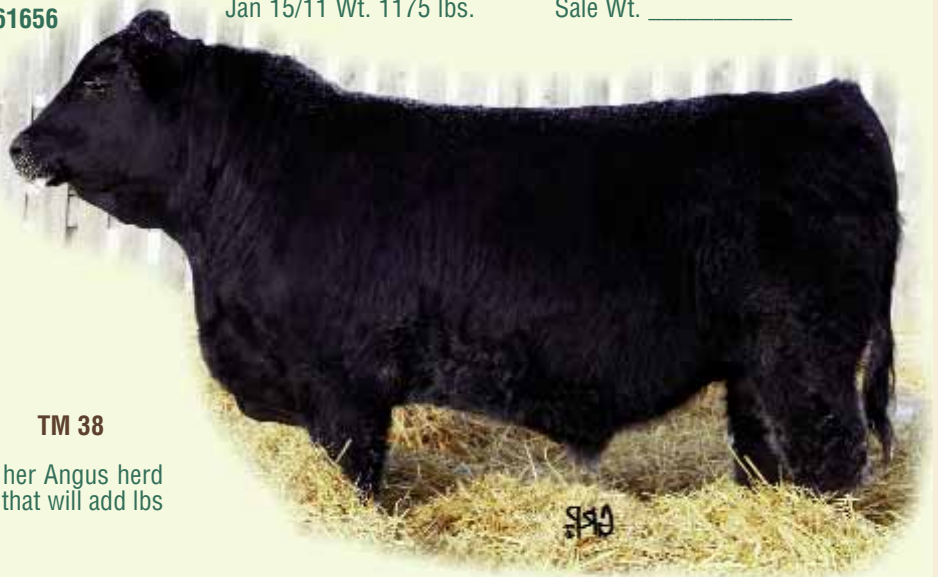

Lot 33 **MCRAES TEMPO 177X**
KOF 177X   **APR 02 2010**   **1585569**

BW 78 lbs.   Adj WW 619 lbs.
Jan 15/11 Wt. 1072 lbs.   Sale Wt. _____