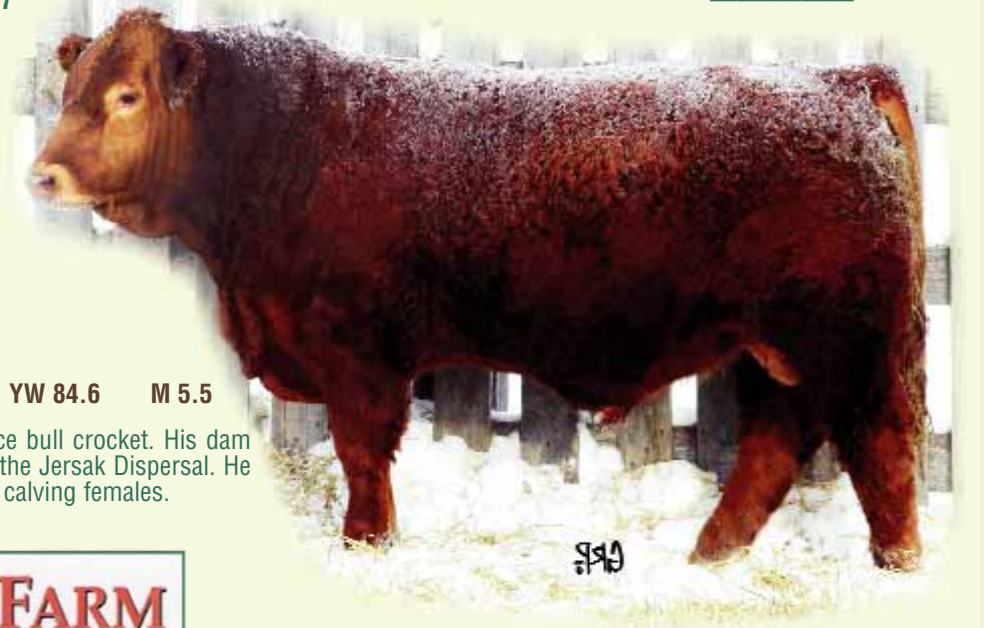

WLE POWER STROKE
SIRE: GWS EBONYS TRADEMARK 6N 671309
NJC EBONY ANTOINETTE

WHEATLAND RED TEDDY 457P
IPU RED TOUCHDOWN 32S
IPU RED POCAHONTAS 52N
DAM: IPU MS BLK TOUCHLESS 95U 700469
CIRCLE S LEACHMAN 600U
IPU 304Y MS 600U 6L
CIRCLE S 304Y

EPDs: CE 9.5 BW 0.1 WW 30.9 YW 49.6 M 9.3

A long bodied thick calf out of a first calf heifer i purchased from Labatte Simmentals. She calved him unassisted and weaned him off at 910lbs. The cow is a favorite of mine and bred back early and has another bull calf on the ground this year. Look no further if you want a black bull with lots of growth and hair. Homo polled results available by sale day.

Lot 57 DOWNHILL MR CROCKET 6X
DHS 6X JAN 21 2010 736957

BW 108 lbs. Adj WW 770 lbs. Adj YW 1290 lbs.
Jan 15/11 Wt. 1270 lbs. Sale Wt. _____

KENCO/MF POWERLINE 204L
SIRE: LBR CROCKET R81 671306
LBR NIGHT DREAM M22

LCHMN BLACK ASPHALT 7068
PPSR NOPHALT 20H
MISS PRICKLY PEAR 615F
DAM: HMCI MS NOPHALT 1M 597491
ER RED DASH 649D
HMCI MS DASH 48H
HCI MS DUSTY 11Z

EPDs: CE 4.5 BW 4.9 WW 44.0 YW 84.6 M 5.5

A very thick long bull out of the performance bull crocket. His dam was the feature red cow that I purchased at the Jersak Dispersal. He is a bull I would use with confidence on 2nd calving females. Homo polled results available by sale day.