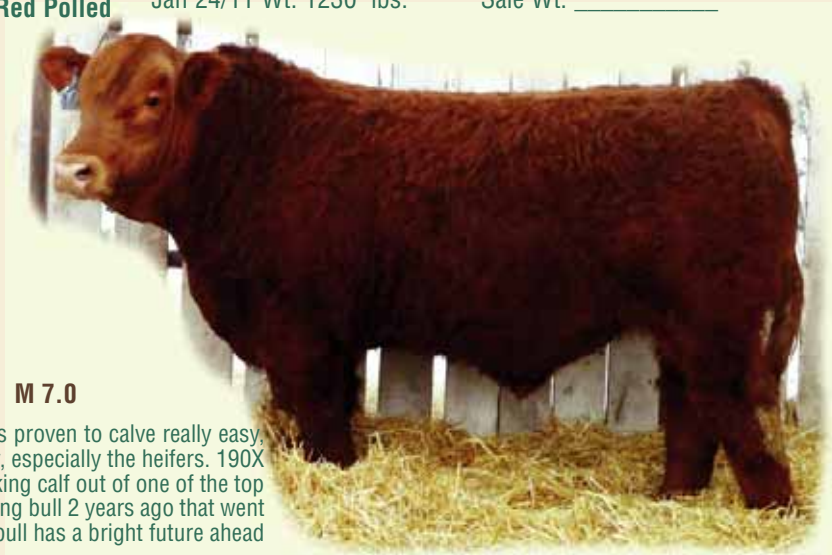

Lot 73 PERKS DR. WHO 190X

PLCC 190X FEB 23 2010 737732 Red Polled

BW 88 lbs. Adj WW 771 lbs. Adj YW 1361 lbs.
Jan 24/11 Wt. 1230 lbs. Sale Wt. _____

NF DR. ATKINS P35F

SIRE: CDI/PLCC DR. PHIL 145U 705662

CDI MISS SHEAR FORCE 3N

CG HOMEBUILDER 803H

TWIN CHIEF MIDAS 249M

TWIN-CHIEF HELEN 248H

DAM: PERKS MICKEY 90T 693849

ABC MR MAINSTREAM 520F

TFED CONRAY MICKEY 990M

CONRAY LIZZIE 690F

EPDs: CE 7.5 BW 2.0 WW 39.9 YW 63.3 M 7.0

This bull will be the first of the Dr. Phil calves to sell. Dr. Phil has proven to calve really easy, he is a frame moderator and adds a touch of style to his progeny, especially the heifers. 190X has a tremendous hip which we admire in the Phil's. A good looking calf out of one of the top young Midas cows in the herd, she is a full sister to our high selling bull 2 years ago that went to Albert Tranq. With such a strong cow family behind him, this bull has a bright future ahead of him.