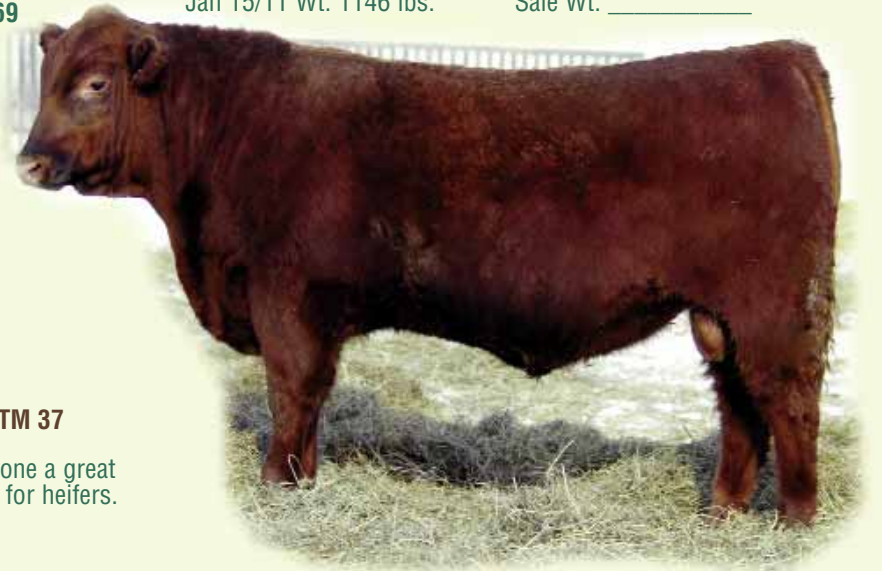

Lot 8 **RED MCRAES T BONE 142X**
KOF 142X   **MAR 01 2010**   **1561669**

BW 82 lbs.   Adj WW 784 lbs.   Adj YW 1392 lbs.
Jan 15/11 Wt. 1146 lbs.   Sale Wt. _____

RED BAR-E-L RIBEYE 103R OSF
SIRE: RED COCKBURN RIBEYE 346U MAF OSF 1481970
RED COCKBURN MS BOOT JACK 27N

RED COMPASS MULBERRY 449M
RED FINE LINE MULBERRY 26P MAF OSF AMF
RED DUS FAYETTE 8G
DAM: RED MCRAE'S HANA 11U 1438812
BUCK VALLEY PATRIOT 15H
RED BUCK VALLEY HANA 39K
RED BUCK VALLEY HANA 114E

EPDs: BW 1.4   WW 46   YW 82   M 14   TM 37

T Bone is just a March 1 Bull. His Mulberry dam has done a great job for first calf weaning off at 733. 142X should work for heifers.