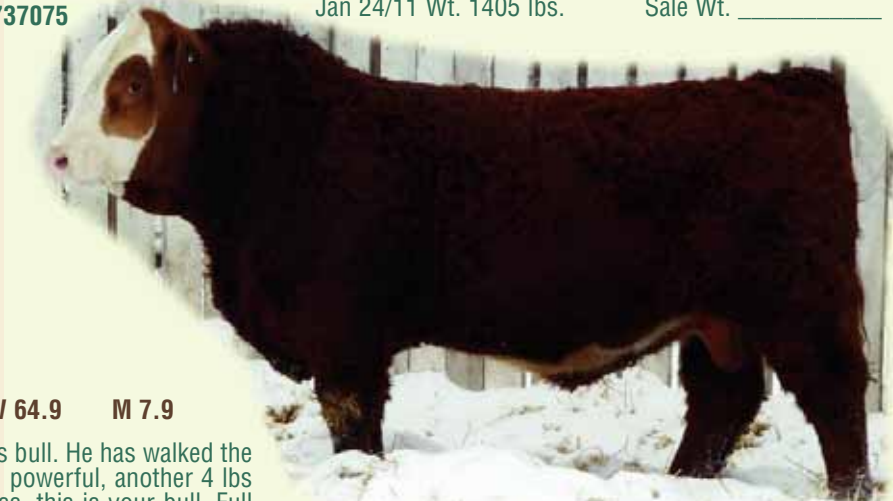

PERKS MIDAS TOUCH 678X

PLCC 678X FEB 8 2010 737075

Red Polled

BW 93 lbs. Adj WW 848 lbs. Adj YW 1469 lbs.
Jan 24/11 Wt. 1405 lbs. Sale Wt. _____

CG HOMEBUILDER 803H
SIRE: TWIN CHIEF MIDAS 248M 593367
TWIN-CHIEF HELEN 248H

ER BIG SKY 545B
WHF RED DOC 940E
ER MISS REDLINE 40B
DAM: TNY CALLY 278L 576915

DR PEPPER 320E
KWD MISS PENNY 15J
KWD FIRST CHOICE 13Z

EPDs: CE 8.0 BW 2.6 WW 36.0 YW 64.9 M 7.9

Wow! Early maturity and masculinity sum up this bull. He has walked the walk from day one. Long spined, big footed and powerful, another 4 lbs WPDA since birth. If you are in the beef business, this is your bull. Full brothers have sold to Harry Kraun of Killarney in 2006 and Rick Senecal of Elie in 2009 and we have 1 powerful full sister and 2 maternal sisters also producing for us. This combination with Midas is proven and it works.