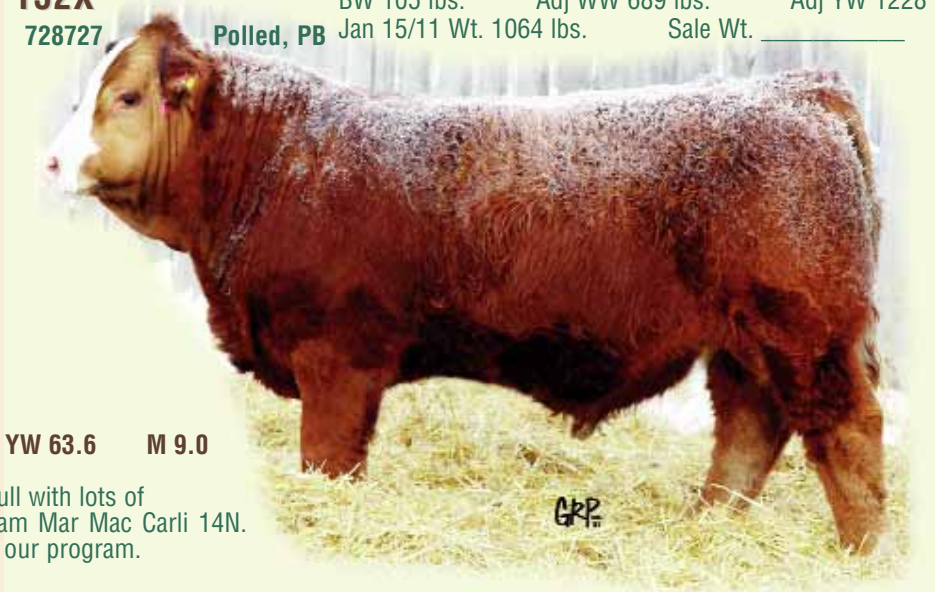

EPDs: **CE 5.0**   **BW 4.3**   **WW 32.9**   **YW 63.6**   **M 9.0**

A red Baldy bull of Melissa's only a March bull with lots of performance backed up by a tremendous dam Mar Mac Carli 14N. Magic Man was a son of Panama we used in our program.

Lot 45

MAR MAC ROSCO 22X

KOB 22X   **JAN 25 2010**   **728704**   **Polled, PB**

BW 80 lbs.   Adj WW 653 lbs.   Adj YW 1226 lbs.
Jan 15/11 Wt. 1147 lbs.   Sale Wt. _____