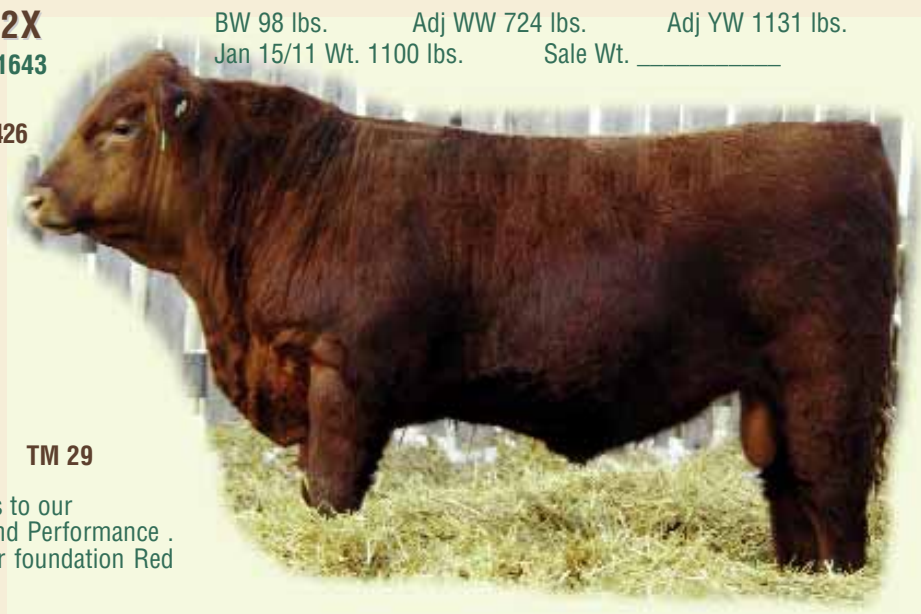

Lot 19 **RED MCRAES BREAKER 52X**
KOF 52X   **FEB 02 2010**   **1561643**

BW 98 lbs.   Adj WW 724 lbs.   Adj YW 1131 lbs.
Jan 15/11 Wt. 1100 lbs.   Sale Wt. _____

RED PIE ATLANTIC 2204 MAF OSF
SIRE: RED NORTHLINE BREAKER 28S MAF OSF 1353426
RED MAYBRIDGE HP 28E

F BAR GAZELLA KING 42F
RED F BAR BULLSEYE 118H
RED RIVERDALE CHETA 34A
DAM: RED MCRAE'S KATIE 29M 1121480
RED MCRAE'S BLAZER 336C
RED MCRAE'S FRADO 53J MAF OSF
RED WILLIAMETTE FRADO 89W

EPDs: BW 1.9   WW 27   YW 49   M 16   TM 29

We used the Breaker bull to add some new genetics to our program. Here is a bull with lots of Depth of rib and Performance. He weaned off at 810. Breakers dam is one of our foundation Red Angus Females.