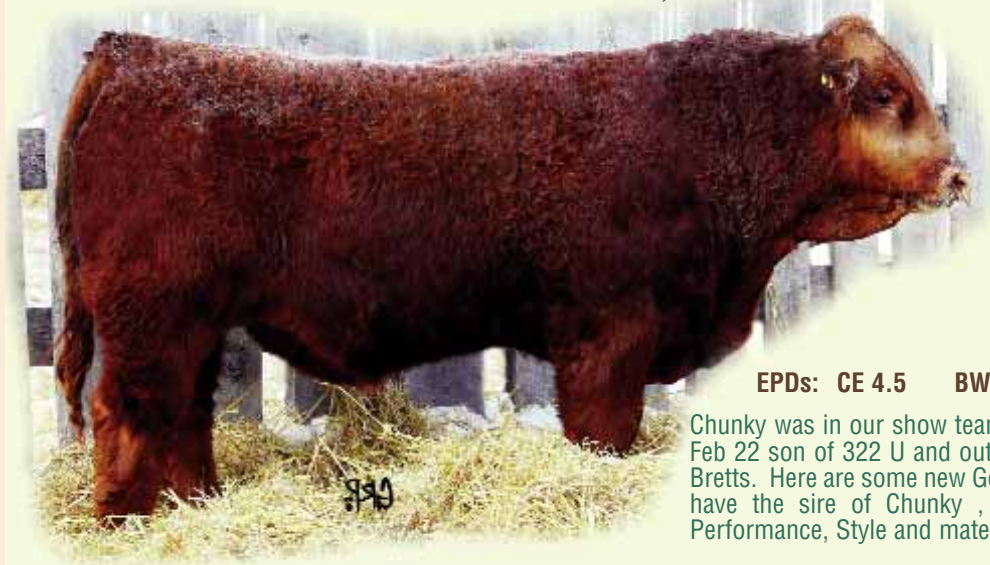

Lot 39 MAR MAC CHUNKY 127X

KOB 127X FEB 22 2010 728722 Polled, PB

BW 94 lbs. Adj WW 881 lbs. Adj YW 1308 lbs.
Jan 15/11 Wt. 1220 lbs. Sale Wt. _____