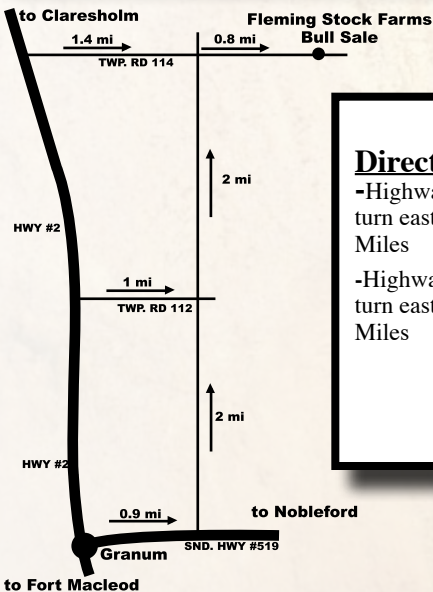

## Directions:

-Highway #2 - 6 Miles south of Claresholm turn east on Twp Road #114 – travel east 2.2 Miles

-Highway #2 - 4 Miles north of Granum turn east on Twp Road #114 – travel east 2.2 Miles