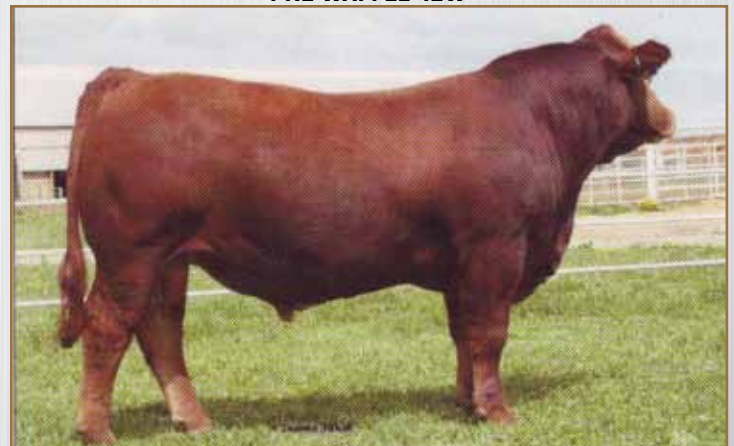

LBR CROCKETT