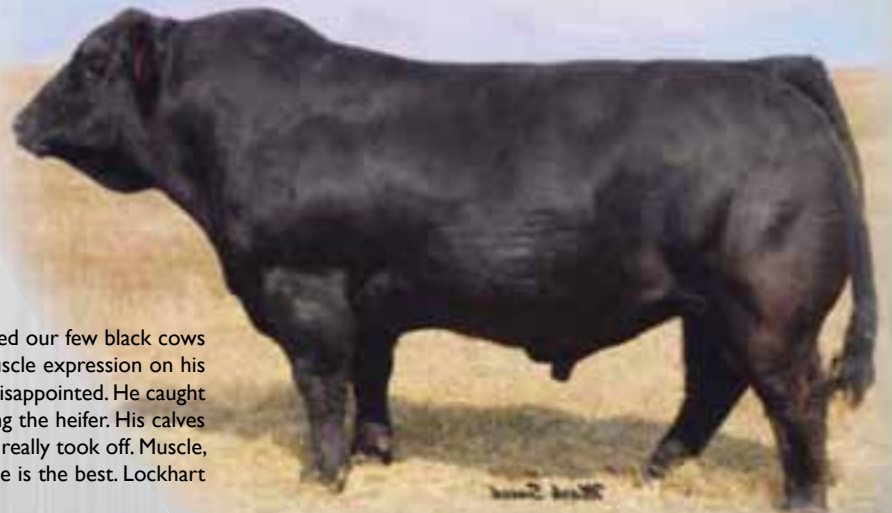

	BW		205 ADJ		365 ADJ		
	87 lbs		687 lbs		1336 lbs		
EPDS	CE	BW	WW	YW	MCE	MWWT	MILK
	8.5	1	42	76	6	22	1

When we were looking for a new Black Simmental bull to breed our few black cows to, we immediately liked the look of Club King. He has the muscle expression on his rear that is so lacking in a lot of Black Simmentals. He has not disappointed. He caught 7 out of 8 cows and gave us 6 bulls and 1 heifer. We are keeping the heifer. His calves came easy and were small until they hit grass - then pow! They really took off. Muscle, style and thickness. Look over his 5 sons and tell me which one is the best. Lockhart Valley reserves the right to draw semen on any Club King bull.