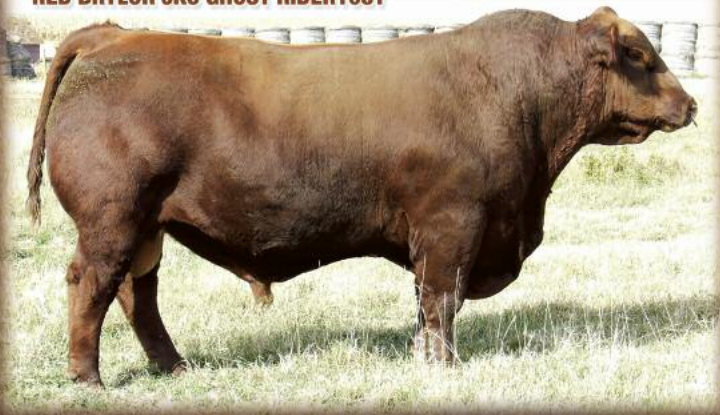

Cornerstone *"More Bang for Your Buck!"*

1:30 P.M. **Bull & Female Sale**

Saturday, April 19, 2014 • Whitewood Auction Mart, Whitewood, SK

RED BRYLOR JKC GHOST RIDER108Y

BRIMNER BULL 152A

RED WRAZ TIDAL WAVE 56A