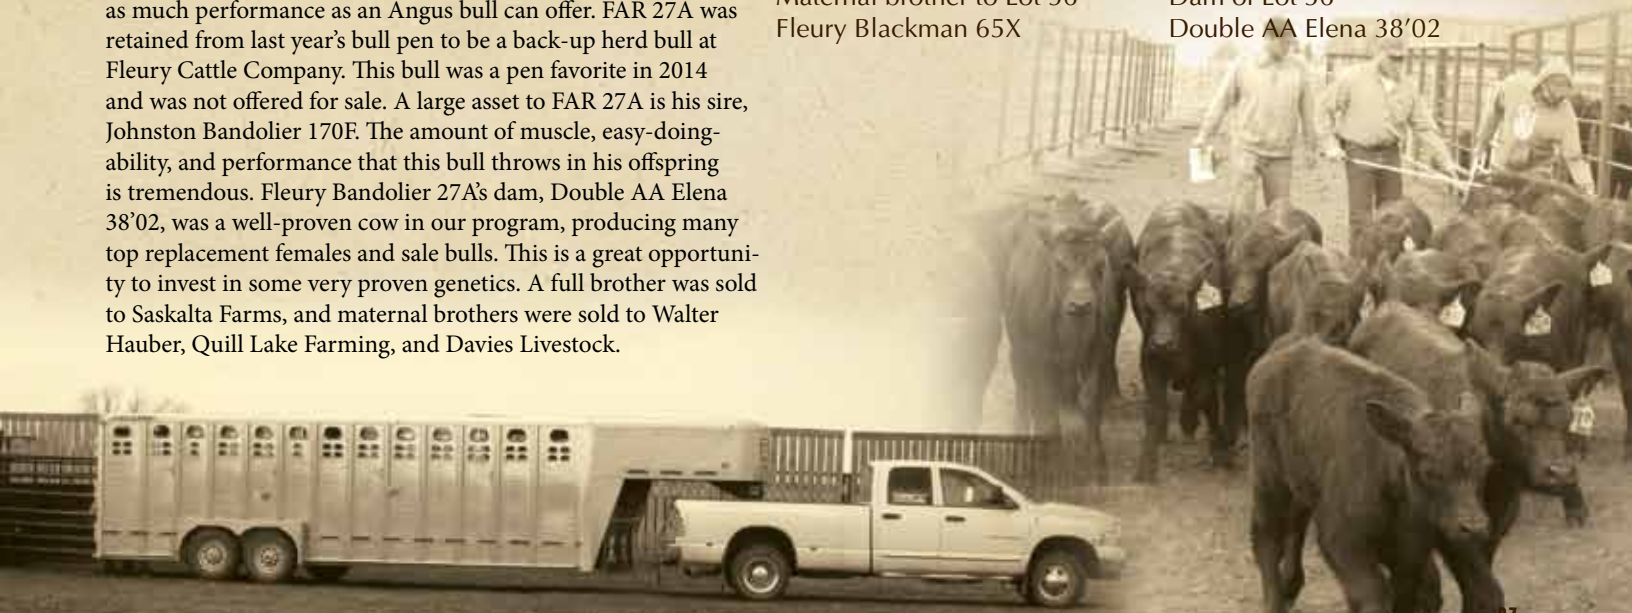

56

56

FLEURY BANDOLIER 27A

1743774 | FAR 27A | 14/02/2013

BROOKSIDE BANDOLIER 12U
JOHNSTON BANDOLIER 170F
JOHNSTON MAX TRADITION 370A

DOUBLE AA BARDOLENE 22'98
DOUBLE AA ELENA 38'02
DOUBLE AA ELENA 8'95

CAVING EASE	BW	Adj WW	JAN 1	BW	WW	YW	M	TM	CE	MCE
★	102	638	1845	5.0	34	53	1	18	-4.0	0.0

Fleury Bandolier 27A is a powerful, long-bodied bull offering as much performance as an Angus bull can offer. FAR 27A was retained from last year's bull pen to be a back-up herd bull at Fleury Cattle Company. This bull was a pen favorite in 2014 and was not offered for sale. A large asset to FAR 27A is his sire, Johnston Bandolier 170F. The amount of muscle, easy-doing-ability, and performance that this bull throws in his offspring is tremendous. Fleury Bandolier 27A's dam, Double AA Elena 38'02, was a well-proven cow in our program, producing many top replacement females and sale bulls. This is a great opportunity to invest in some very proven genetics. A full brother was sold to Saskalta Farms, and maternal brothers were sold to Walter Hauber, Quill Lake Farming, and Davies Livestock.