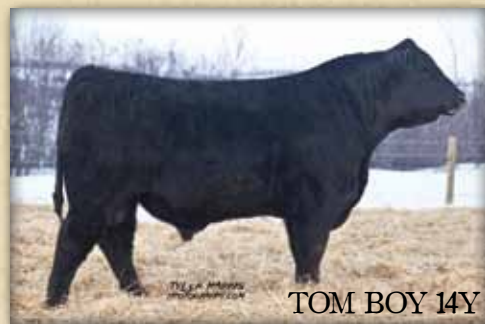

TOM BOY 14Y

Double AA Bardolene 285'06 was purchased from D.R. Land & Cattle Ltd. RCE 285S was appreciated for his length of body, overall smoothness, and picture perfect foot. Double AA Bardolene 285'06 has a great disposition and offers calving ease.

Lookout Pacesetter 258M is a well-known bull who has contributed many tremendous females to various programs. In 2012 we selected LSF 258M semen to use on all of our replacement females and a few select top cows in our breeding program. This bull's offspring are moderately-framed and extremely easy-fleshing. Our 2013 heifer calves were bred to LSF 258M because we were impressed with the cross on our 2012 heifer pen. In 2014 we took Fleury Pacesetter 9A and Fleury Pacesetter 36A and exposed these two Lookout Pacesetter 258M sons on our heifers. Lookout Pacesetter 258M calves will add that moderate, easy-fleshing ability to your program and are recommended on larger framed cattle.

Double AA Bardolene 606'78 is known for producing great-milking females with tremendous udders. His calves are very correct and stylish. RCE 606K sired the original Tibbie cow and has played a large role in the Double AA breeding program. We thought it was suiting to use some of this older semen on our Annie K cows.

Zaniabar Heads Up 35X was selected from Bill Abbott's program at Westeros, Alberta. We used this bull on our heifers for clean-up and a few select cows. Unfortunately, this bull is now deceased and we were only able to use him for one breeding season. This bull is a complete outcross to our breeding program and his sons are correct.