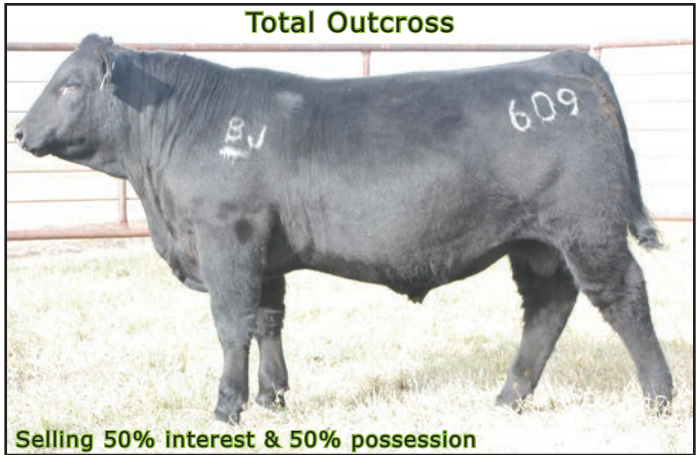

Selling 50% interest & 50% possession

Danger Zone has been a stand out since day one! Danger Zone is the result of some embryos that we imported from Netherton Angus in Scotland! Between his dam Blackbird M712 and Grandmother B172 have combined to win 4 major interbreed shows and sell for record breaking prices in Scotland! Rommel his grandsire was a major performance, heavy muscled bull that sold for \$70,000 ½ interest! Then you move to his sire Admiral, he is in the top 10% of the breed in 15 Traits in Performance, Carcass, Milk, and Docility figures with over 4000 progeny analyzed, no wonder he has led the Australian registrations for years! Many reports say Admiral Daughters are as valuable as Right Time daughters in Canada! With Danger Zone's huge bone, heavy muscle, and sheer performance he will be a huge part of our program moving forward!