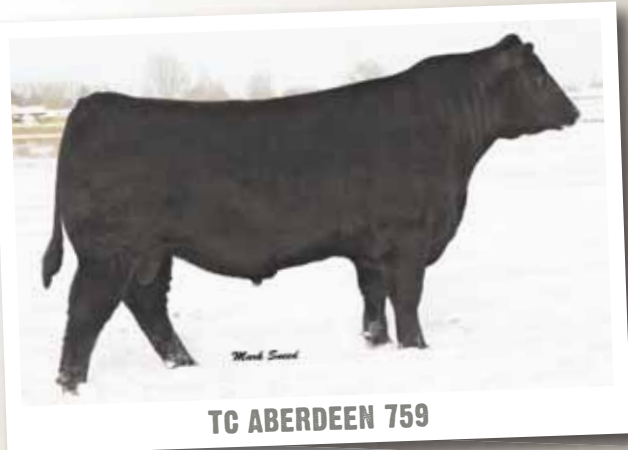

Chico
Ranches Ltd.

We have spent almost 40 years developing a herd that consistently produces Angus cattle that positively contribute to our breed - AND will work in your herd, under your conditions and management.

The disposition, hair coat, fertility and femininity of each one of these lots is very good - and that is by selection, not by chance. They are bred to be problem free.

It is always a good time to be in the Angus business but right now is also a great time to be in the cattle business. Yes, numbers and herd size means something but, especially in a smaller herd like ours, it is important to own the ones that work for you. We are confident these females will do just that in any sized herd.

The male herd mates to these heifers enjoyed a very strong demand and sale prices this past spring. These females are designed to produce offspring that will excel, male or female.

Thank you to all our past customers and hope to see you on sale day.

John, Jan, Dallas & T.J.

HOW WE SELECT OUR BLACK MAGIC LOTS

EVERY ONE OF THESE FEMALES HAS TO EXCEL
• in phenotype & performance - with no creep

AND HAVE

- a good disposition
- a great mother
- a problem-free pedigree
- a strong set of balanced EPDs

REF

TC ABERDEEN 759

MALE IMP 746T 1547517 NHF AMF JANUARY 13 2007

SITZ TRAVELER 8180 NHF AMF
S A V FINAL ANSWER 0035 NHF AMF 1061938
S A V EMULOUS 8145

G D A R TRAVELER 71 NHF AMF
SITZ EVERELDA ENTENSE 1137
BON VIEW BANDO 598 AMF
S A V SKY EMULOUS 2124

HYLINE RIGHT TIME 338 NHF AMF
HAPPY DELL OF CONANGA 262 15150733
HAPPY DAZE OF CONANGA 6260

LEACHMAN RIGHT TIME AMF
HYLINE PRIDE 265
J L B EXACTO 416 NHF AMF
HAPPY DATE OF CONANGA

US EPDs: BW: -6 84% WW: +63 76% YW: +115 67% Milk: +26 20%

REF

MVF UPWARD 208X

MALE ABA 208X 1550738 FEBRUARY 21 2010

CONNELLY ONWARD AMF CAF NHF
SITZ UPWARD 307R AMF CAF NHF 1385926
SITZ HENRIETTA PRIDE 81M