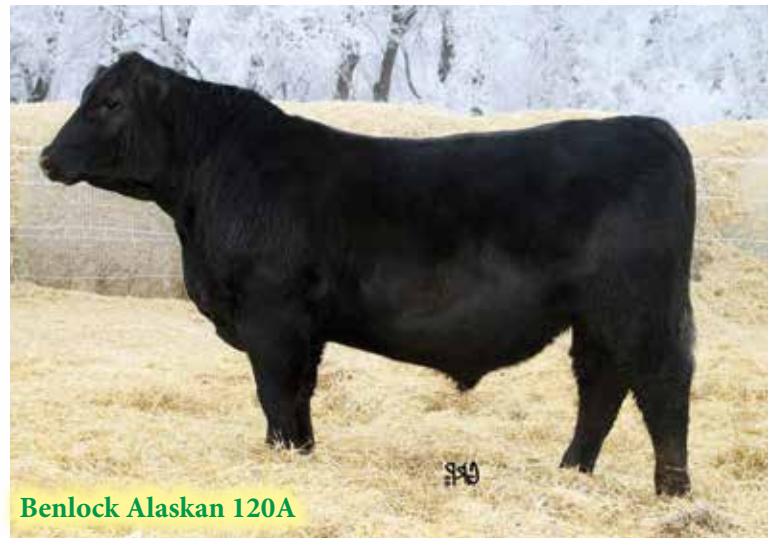

Benlock Alaskan 115A

24 Benlock Speck 35A

1761819 TOM 35A 02/05/2013 Male

BENLOCK TOUCH DOWN 107S
BENLOCK SPECK 63X 1650773
BENLOCK ATALANTA 17T

BENLOCK TOUCH DOWN 42P
PARK LAND MO 51K
BENLOCK BLACKBERRY 110P
BENLOCK ATALANTA 40J

BENLOCK BLACKBERRY 110P
BENLOCK EVENING TINGE 104T 1424776
BENLOCK EVENING TINGE 126R

SCC 561G MARKSMAN 50M
BENLOCK BLACKCLASS 42K
YOUNG DALE KRUGERRAND 3L
BENLOCK EVENING TINGE 34L

EPDS	BW	WW	YW	MM	TM	BW	ADJ²⁰⁵ WW	CE
	5.0	47	69	17	41	95	568	*

An incredible powerhouse of a bull, you have to see to truly appreciate. One of those bulls you have to forget the numbers and just look at; he has the world to offer. Same cow family as the lead off heifer calf, check her out.