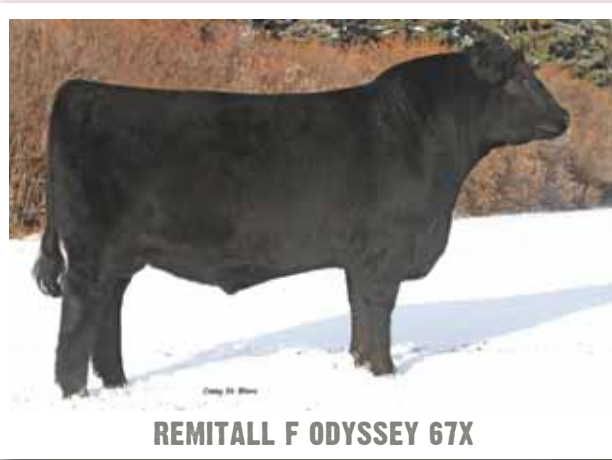

REMITALL F ODYSSEY 67X

Service sire to many of the bred heifers & sire of Lot 41A