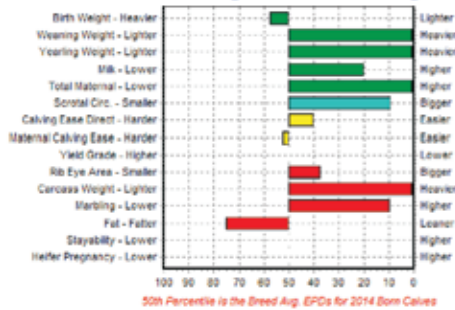

EPD Percentiles for VISION UNANIMOUS 1418
 Based on August 2015 EPDs Black Angus

1418

Unanimous is a powerful AI Outcross sire owned by Peak Dot Ranch. His calves are thick and soggy and have a great temperament.