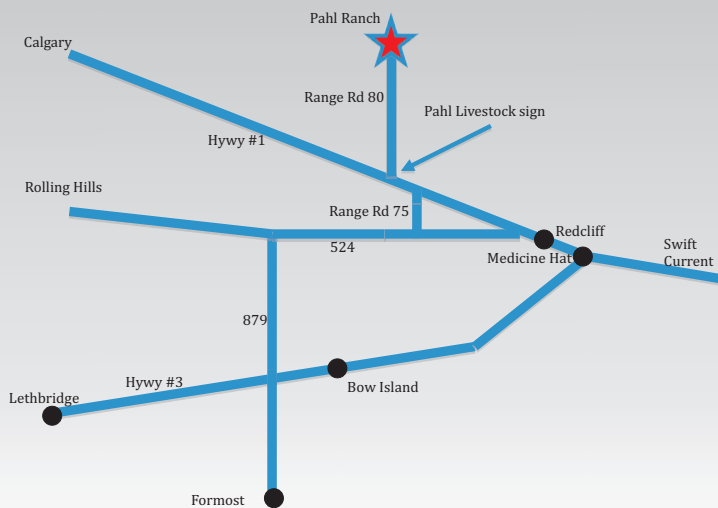

RETURN TO:
PAHL LIVESTOCK
Box 245
Medicine Hat, Alberta
T1A 7E9

CANADA		POSTES
POST		CANADA
	Postage paid Personalized Mail	Port payé Courrier personnalisé
4152794		
RETURN POSTAGE GUARANTEED PORT DE RETOUR GARANTI		

XTC
RANCHES

www.xtcherefords.com

PAHL
LIVESTOCK LTD.
HORNED HEREFORDS & BLACK ANGUS

www.pahl-livestock.com

WEDNESDAY, NOVEMBER 18, 2016

DATED MATERIAL
PRIME PRINTING (1995) LTD.