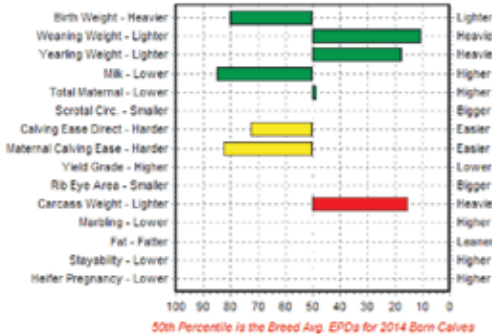

ANGUS REFERENCE SIRES

PAHL
LIVESTOCK
Reference
Sire

BW.....2.2
WW.....61.0
YW.....106.0
M.....17.0
TM.....48.0

PEAK DOT IRON MOUNTAIN 457Y 18-Feb-11

TC GRIDIRON 258
S A V IRON MOUNTAIN 8066
1635217 S A V MADAME PRIDE 3249
STEVENSON BRUNO 6371
SUSIE OF PEAK DOT 575T
CEDAR LADY OF PEAK DOT 525K

EPD Percentiles for PEAK DOT IRON MOUNTAIN 457Y
Based on August 2015 EPDs Black Angus

457Y was the high selling yearling bull at Peak Dot in 2011. The dam was a feature heifer purchased by the Pekket Bros. and Peak Dot retained an interest. She is awesome 457Y has herd changing performance and is as sound as they come