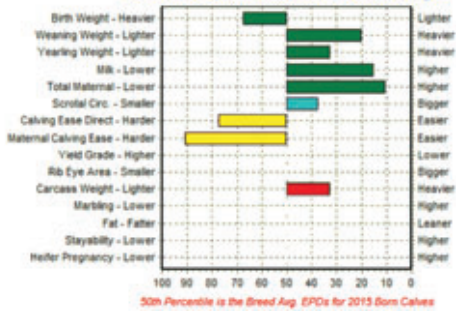

EPD Percentiles for PAHL SOLAR ECLIPSE 157Z
Based on August 2015 EPDs Black Angus

Eclipse is one of the best bulls we've ever raised, long, thick, and sound as they come and a pedigree to match. His son's look to be the same kind.

EPD Percentiles for SANDY BAR SURE SHOT 431A Based on September 2016 EPDs Black Angus

431A

Sure Shot was the high selling bull at the Shortgrass Sale in 2014. He is a bull with great thickness and length of spine. He has a very nice profile with a nice Angus head all on top of a perfect foot. With all that being said the real strength comes from the dam. She also had the second high selling bull in 2015 and that was her fourth son going to a purebred operation. She is a real brood cow with great thickness as well and a perfect udder.