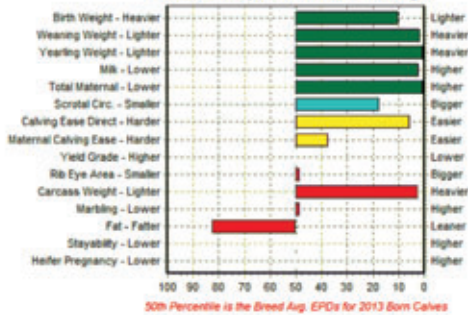

HF TIGER 5T 01-Jan-07

Reference Sire

BW.....	0.7
WW.....	66.0
YW.....	128.0
M.....	26.0
TM.....	59.0
SC.....	+0.59

SANDY BAR ADVANTAGE 43M
HF KODIAK 5R
WILBAR RUBY 955N
TC FREEDOM 104
HF ECHO 84R
HFDF ECHO 6N

EPD Percentiles for HF TIGER 5T
Based on July 2014 EPDs Black Angus

5T