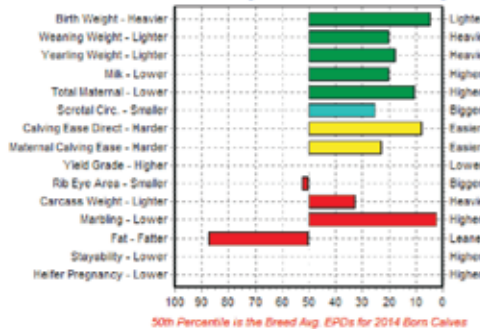

EPD Percentiles for PEAK DOT IRON MOUNTAIN 457Y
Based on August 2015 EPDs Black Angus

457Y was the high selling yearling bull at Peak Dot in 2011. The dam was a feature heifer purchased by the Pekket Bros. and Peak Dot retained an interest. She is awesome 457Y has herd changing performance and is as sound as they come

EPD Percentiles for PAHL SOLAR ECLIPSE 157Z
Based on August 2015 EPDs Black Angus

Eclipse is one of the best bulls we've ever raised, long, thick, and sound as they come and a pedigree to match. His son's look to be the same kind.