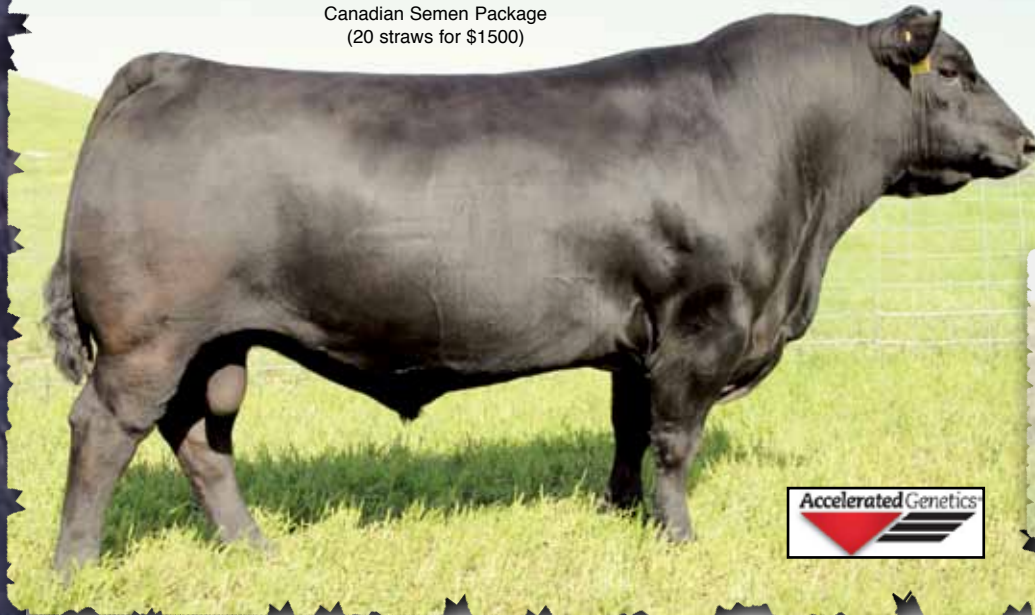

Peak Dot Ranch Herd Sires...

SAV IRON MOUNTAIN 8066

Canadian Semen Package
(20 straws for $1500)